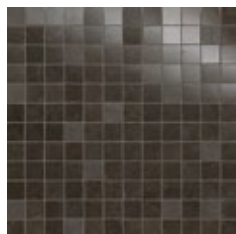

## TECHNICAL CHARACTERISTICS:

WALL TILES  
WHITE BODY  
CERAMIC

BIANCO CARRARA MOSAICO  
VC02270  
30.5 X 30.5 CM

CREMA MARFIL MOSAICO  
VC02271  
30.5 X 30.5 CM

MIDNIGHT BLACK MOSAICO  
VC02272  
30.5 X 30.5 CM

BROWN EMPERADOR MOSAICO  
VC02286  
30.5 X 30.5 CM

**THE SURFACE WITHIN™**

THIS LITERATURE IS INTENDED AS A GUIDE ONLY, PRINT CANNOT REPRODUCE A TRUE LIKENESS OF COLOUR, TONE OR TEXTURE. REFERENCE TO A SAMPLE IS ESSENTIAL