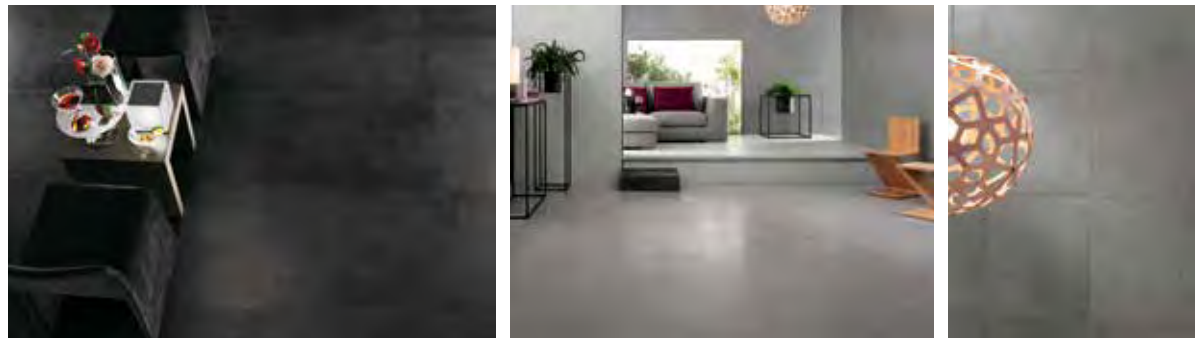

EVOLUTION

EVOLVE

Range Booklet

THE SURFACE WITHIN™

minoli