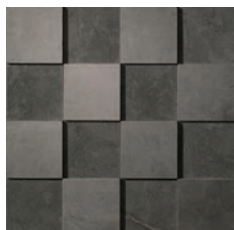

MARVEL GREY STONE

MARVEL GREY STONE 3D MOSAICO
VC02648
30 X 30 CM (10MM)