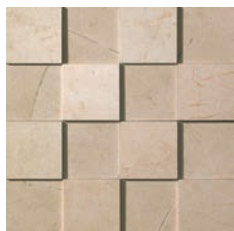

MARVEL BEIGE MYSTERY

MARVEL BEIGE 3D MOSAICO
VC02934
30 X 30 CM (10MM)