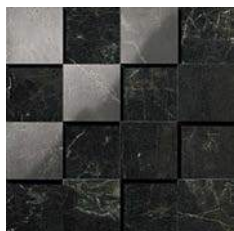

MARVEL NOIR SAINT LAURENT

minoli

MARVEL NOIR ST. LAURENT
3D MOSAICO
VC02848
30 X 30 CM (10MM)