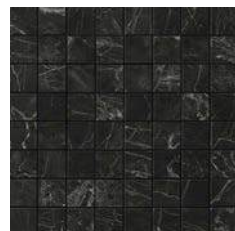

MARVEL NOIR SAINT LAURENT

minoli

MARVEL NOIR ST. LAURENT
3D MOSAICO
VC02848
30 X 30 CM (10MM)

MARVEL NOIR ST. LAURENT
LAPPATO MOSAICO
VC02844
30 X 30 CM (10MM)

MARVEL NOIR ST. LAURENT
MATT MOSAICO
VC02840
30 X 30 CM (10MM)