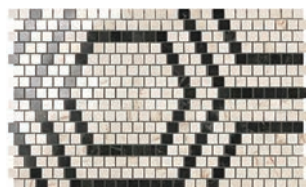

MARVEL MOSAICS

TECHNICAL CHARACTERISTICS:

RECTIFIED PORCELAIN STONEWARE
WEAR GRADE: V
SHADING: V2 MODERATE

MARVEL MULTI COLOUR WARM ESAGONO
LAPPATO MOSAICO
30 X 35 CM (10MM)
SPECIAL ORDER

MARVEL MULTI COLOUR COLD ESAGONO
LAPPATO MOSAICO
30 X 35 CM (10MM)
SPECIAL ORDER