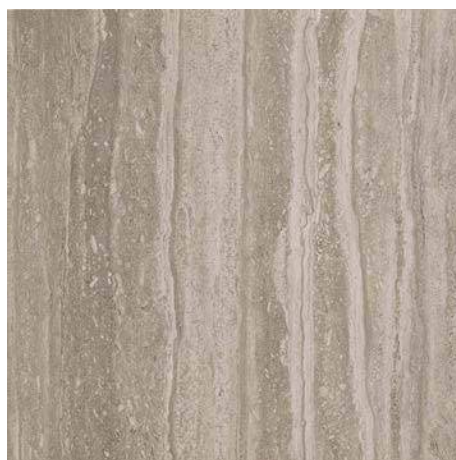

MARVEL TRAVERTINO SILVER

TECHNICAL CHARACTERISTICS:

RECTIFIED PORCELAIN STONEWARE
WEAR GRADE: V
SLIP RESISTANCE: R9
SHADING: V2 MODERATE

MARVEL TRAVERTINO SILVER MATT
VC02825
30 X 60 CM (10MM)

MARVEL TRAVERTINO SILVER MATT
VC02831
60 X 60 CM (10MM)