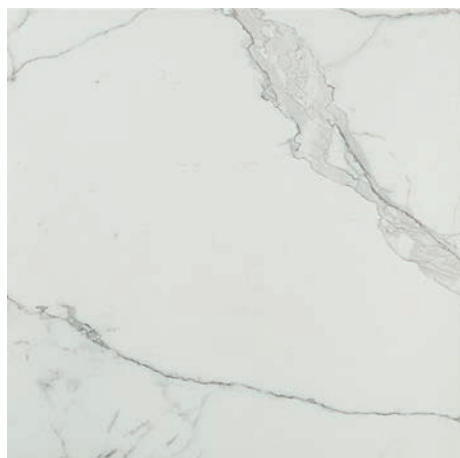

MARVEL CALACATTA EXTRA

MARVEL CALACATTA 3D MOSAICO
VC02649
30 X 30 CM (10MM)

MARVEL CALACATTA LAPP.MOSAICO
VC02645
30 X 30 CM (10MM)

MARVEL CALACATTA MATT MOSAICO
VC02641
30 X 30 CM (10MM)

MARVEL CALACATTA EXTRA MATT
VC02633
30 X 60 CM (10MM)