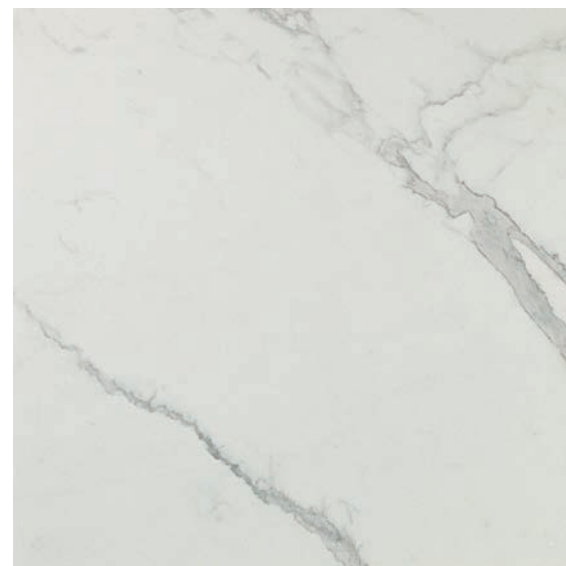

MARVEL CALACATTA EXTRA MATT RECT
75 X 75 CM (10MM)
[SPECIAL ORDER](#)

TECHNICAL CHARACTERISTICS:

RECTIFIED PORCELAIN STONEWARE
WEAR GRADE: V
SLIP RESISTANCE: R9
SHADING: V2 MODERATE

THE SURFACE WITHIN™

THIS LITERATURE IS INTENDED AS A GUIDE ONLY, PRINT CANNOT REPRODUCE A TRUE LIKENESS OF COLOUR, TONE OR TEXTURE. REFERENCE TO A SAMPLE IS ESSENTIAL