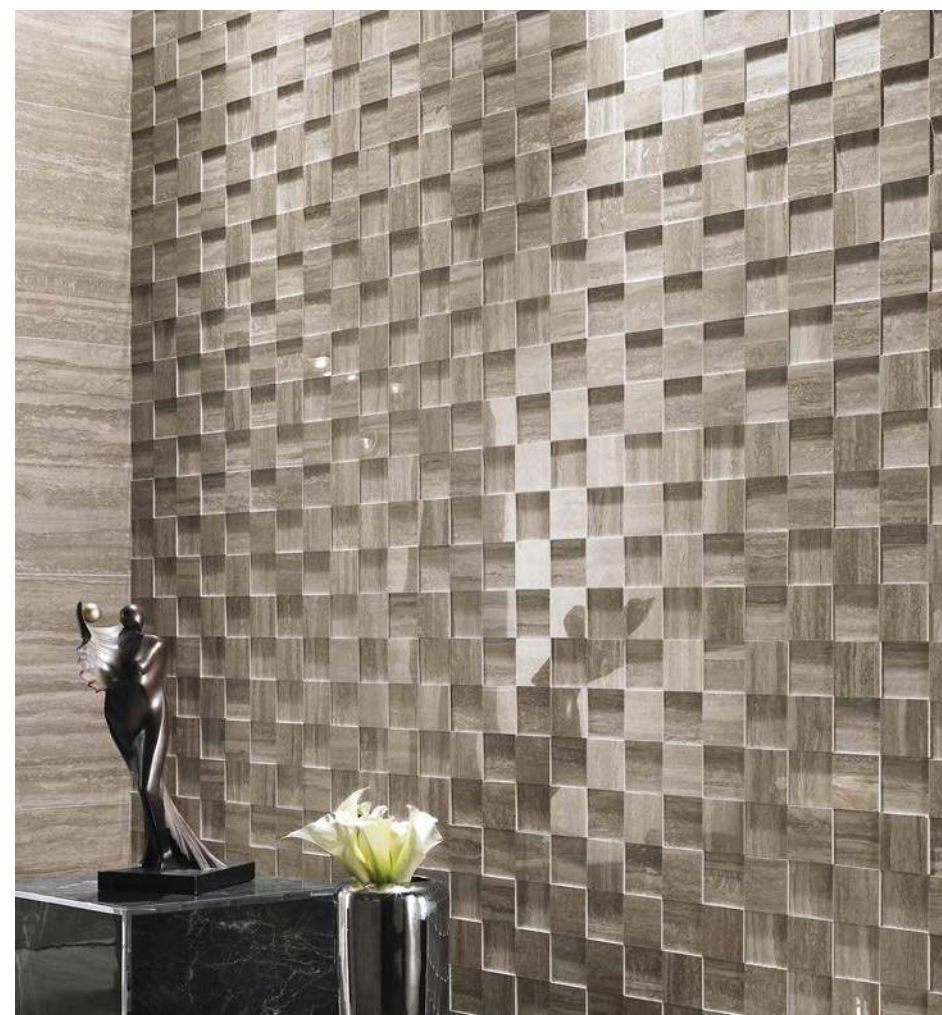

TECHNICAL CHARACTERISTICS:

RECTIFIED PORCELAIN STONWARE
WEAR GRADE: V
SHADING: V2 MODERATE

THE SURFACE WITHIN™

THIS LITERATURE IS INTENDED AS A GUIDE ONLY, PRINT CANNOT REPRODUCE A TRUE LIKENESS OF COLOUR, TONE OR TEXTURE. REFERENCE TO A SAMPLE IS ESSENTIAL