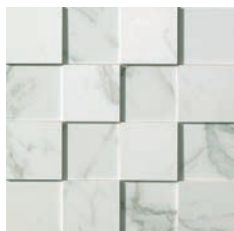

MARVEL CALACATTA EXTRA

MARVEL CALACATTA 3D MOSAICO
VC02649
30 X 30 CM (10MM)