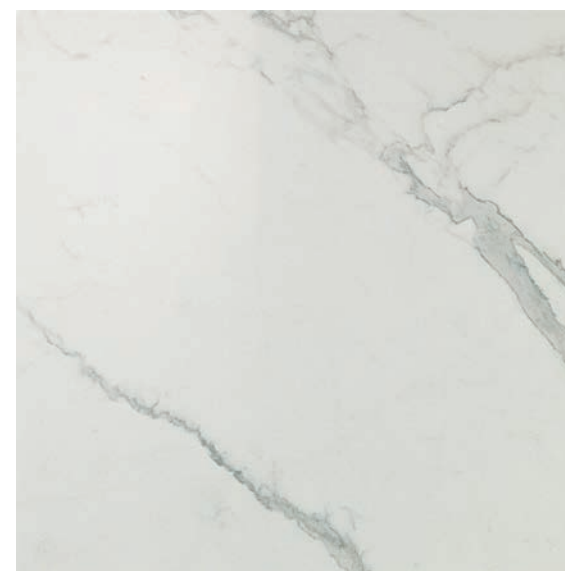

MARVEL CALACATTA EXTRA LAPPATO
VC03014
75 X 75 CM (10MM)

THE SURFACE WITHIN™

THIS LITERATURE IS INTENDED AS A GUIDE ONLY, PRINT CANNOT REPRODUCE A TRUE LIKENESS OF COLOUR, TONE OR TEXTURE. REFERENCE TO A SAMPLE IS ESSENTIAL