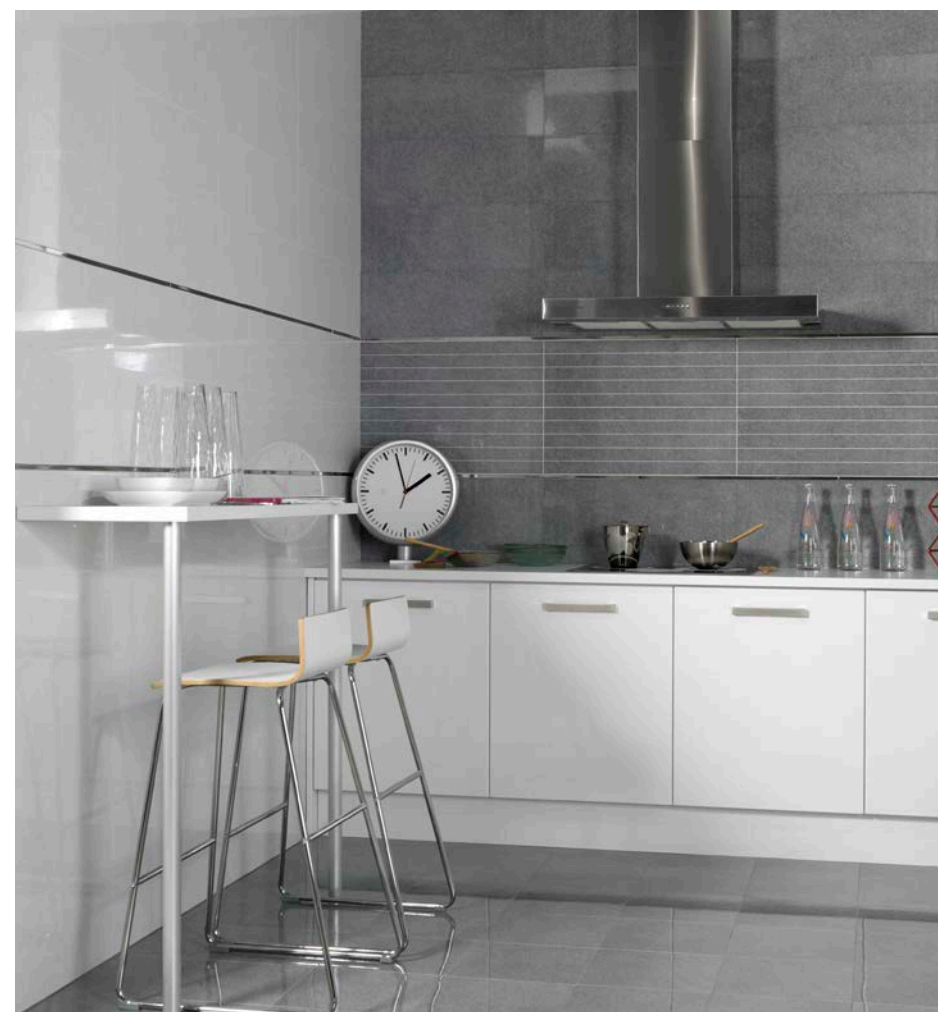

THE SURFACE WITHIN™

THIS LITERATURE IS INTENDED AS A GUIDE ONLY, PRINT CANNOT REPRODUCE A TRUE LIKENESS OF COLOUR, TONE OR TEXTURE. REFERENCE TO A SAMPLE IS ESSENTIAL