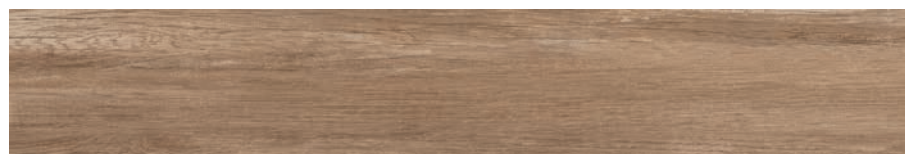

TRAVELLING SOUTH GOLD STRUTTURATO RECT
19.7 X 120 CM (10MM)
[SPECIAL ORDER](#)

THE SURFACE WITHIN™

THIS LITERATURE IS INTENDED AS A GUIDE ONLY, PRINT CANNOT REPRODUCE A TRUE LIKENESS OF COLOUR, TONE OR TEXTURE. REFERENCE TO A SAMPLE IS ESSENTIAL