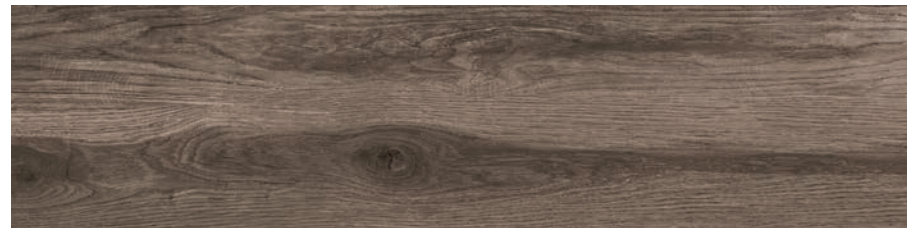

TRAVELLING WEST BROWN

TECHNICAL CHARACTERISTICS:

RECTIFIED PORCELAIN STONEWARE
SLIP RESISTANCE: R11
WEAR GRADE: V
SHADING: V4 RANDOM

TRAVELLING WEST BROWN LASTRA RECT
60 X 60 CM (20MM)
[SPECIAL ORDER](#)