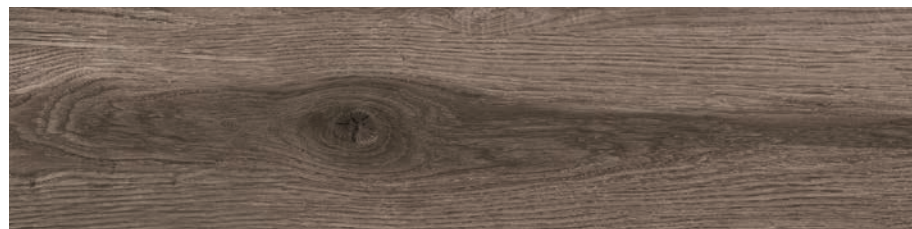

TRAVELLING WEST BROWN RECT
29.7 X 120 CM (10MM)
[SPECIAL ORDER](#)