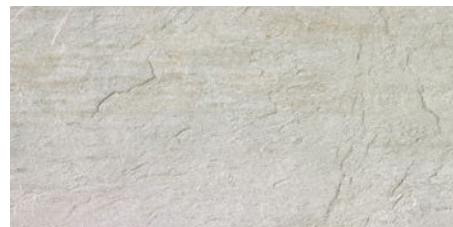

TREK

Range Booklet

THE SURFACE WITHIN™

minoli

TREK ARTIC WHITE

TREK ARTIC WHITE MOSAICO 3D BRICK
VC02631
30 X 60 CM (10MM)

TREK ARTIC WHITE MOSAICO
VC02629
30 X 30 CM (10MM)

TREK ARTIC WHITE MOSAICO BRICK
VC02630
30 X 60 CM (10MM)

TREK ARTIC WHITE RECT
VC02627
30 X 60 CM (10MM)

TREK ARTIC WHITE RECT
VC02628
60 X 60 CM (10MM)

TECHNICAL CHARACTERISTICS:

RECTIFIED PORCELAIN STONEWARE
SLIP RESISTANCE: R10
WEAR GRADE: V
SHADING: V3 HIGH

THE SURFACE WITHIN™

THIS LITERATURE IS INTENDED AS A GUIDE ONLY, PRINT CANNOT REPRODUCE A TRUE LIKENESS OF COLOUR, TONE OR TEXTURE. REFERENCE TO A SAMPLE IS ESSENTIAL

TREK SILVER GREY

TREK SILVER GREY MOSAICO 3D BRICK
VC02600
30 X 60 CM (10MM)