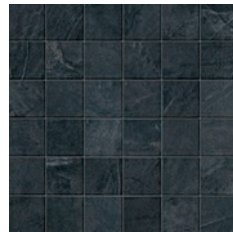

THE SURFACE WITHIN™

THIS LITERATURE IS INTENDED AS A GUIDE ONLY, PRINT CANNOT REPRODUCE A TRUE LIKENESS OF COLOUR, TONE OR TEXTURE. REFERENCE TO A SAMPLE IS ESSENTIAL

TREK SILVER GREY

TREK SILVER GREY MOSAICO 3D BRICK
VC02600
30 X 60 CM (10MM)

TREK SILVER GREY MOSAICO
VC02598
30 X 30 CM (10MM)

TREK SILVER GREY MOSAICO BRICK
VC02599
30 X 60 CM (10MM)

TREK SILVER GREY RECT
VC02557
30 X 60 CM (10MM)

TREK SILVER GREY RECT
VC02554
60 X 60 CM (10MM)

TREK OCEAN BLACK

TREK OCEAN BLACK MOSAICO 3D BRICK
VC02560
30 X 60 CM (10MM)

TREK OCEAN BLACK MOSAICO
VC02558
30 X 30 CM (10MM)

TREK OCEAN BLACK MOSAICO BRICK
VC02559
30 X 60 CM (10MM)

TREK OCEAN BLACK RECT
VC02556
30 X 60 CM (10MM)