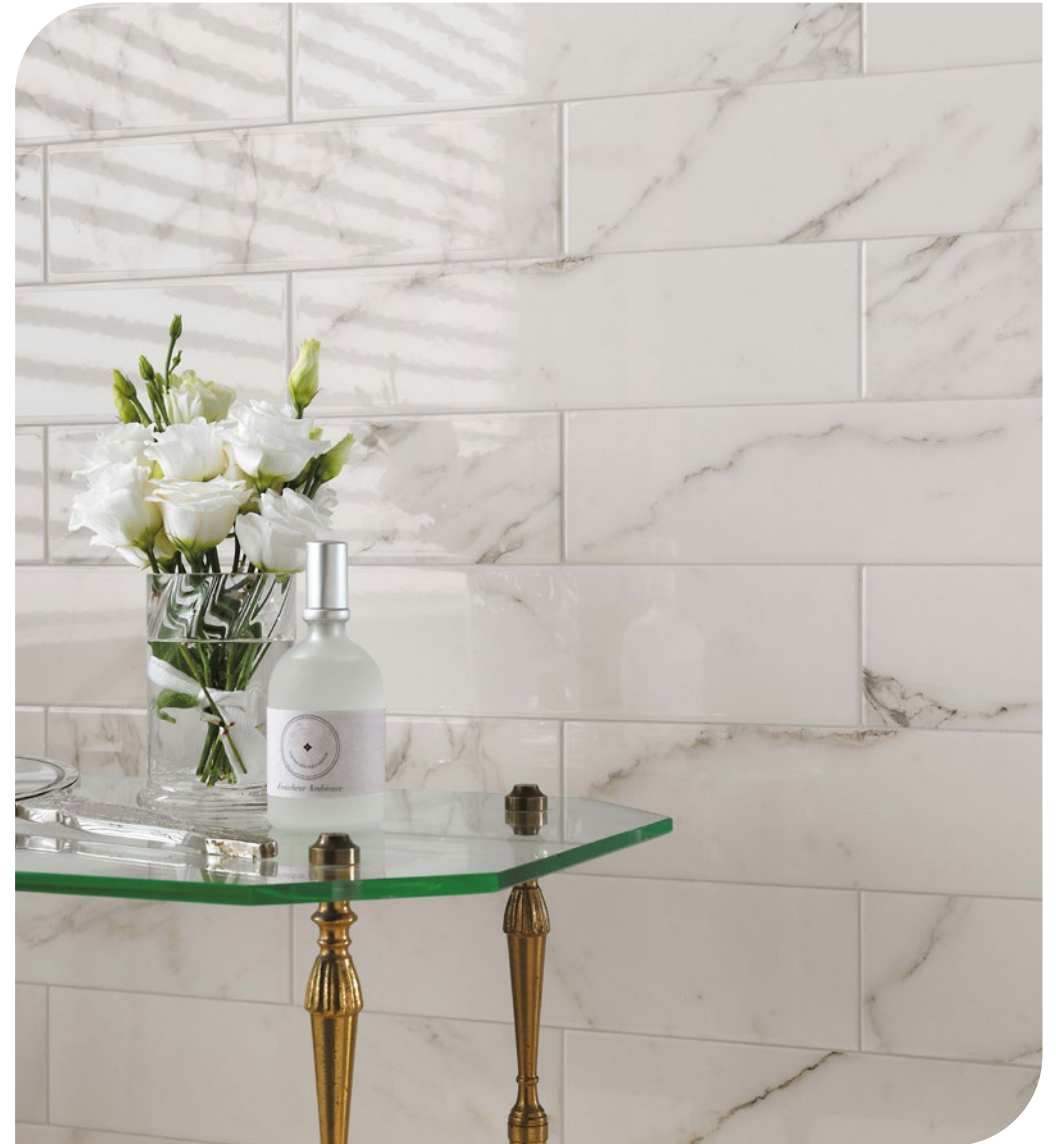

MARVEL CALACATTA EXTRA

Mosaics & Brick

PORCELAIN MOSAICS

*Multi-thickness mosaic, close joint installation (without grouting)

RECTIFIED CERAMIC WALL

V3

minoli 60 years

PLEASE NOTE:

This literature is intended as a guide only, print cannot reproduce a true likeness of colour, tone or texture. Reference to a sample is essential.