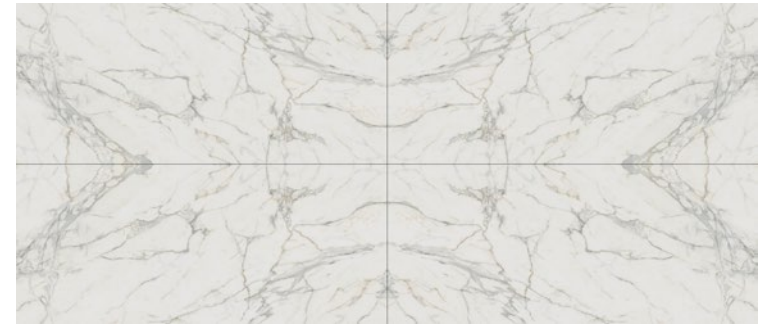

MARVEL CALACATTA EXTRA

Book Match

RECTIFIED PORCELAIN - SHADING: V2 MODERATE

V2

Marvel Calacatta Extra Lappato Book Match A
NSI (Non Stock Item)
120/278 (6mm)

Layout 1
(Consists of 2 A's & 2 B's)

Layout 2
(Consists of 2 A's & 2 B's)