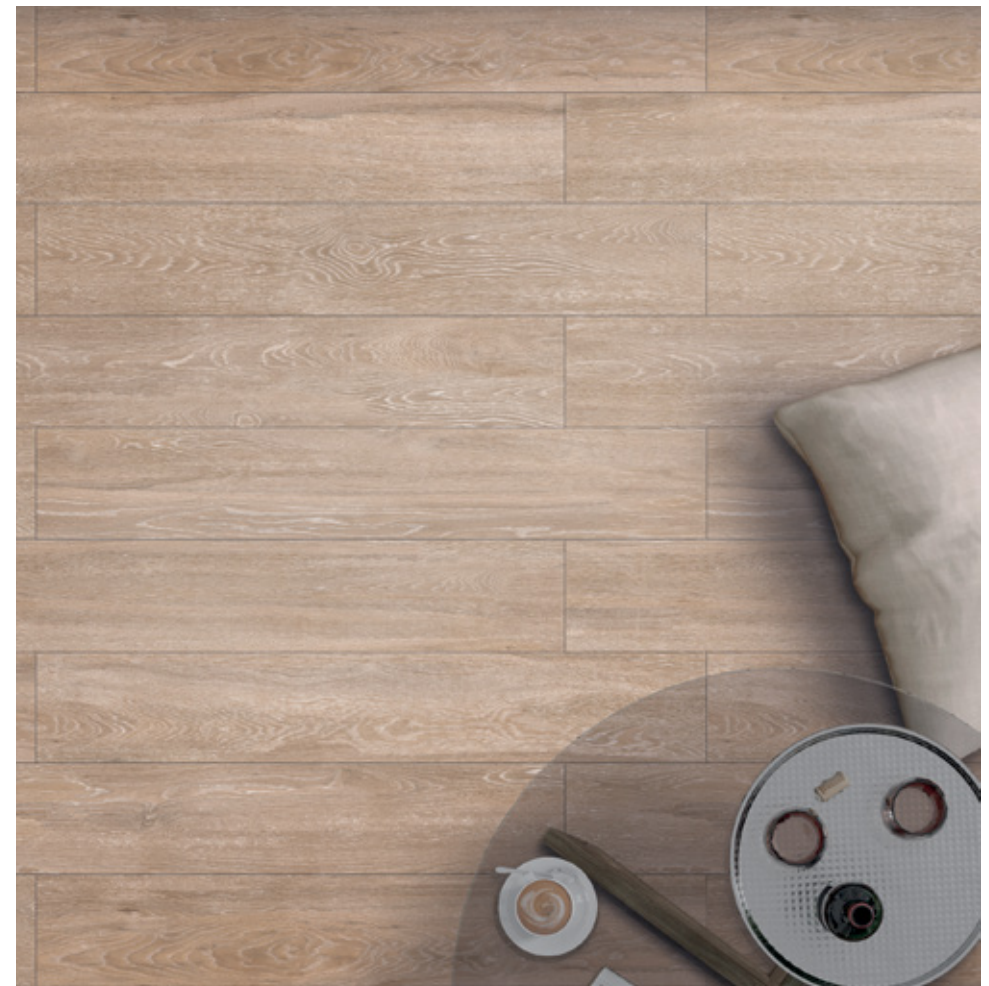

THE SURFACE WITHIN™

THIS LITERATURE IS INTENDED AS A GUIDE ONLY, PRINT CANNOT REPRODUCE A TRUE LIKENESS OF COLOUR, TONE OR TEXTURE. REFERENCE TO A SAMPLE IS ESSENTIAL