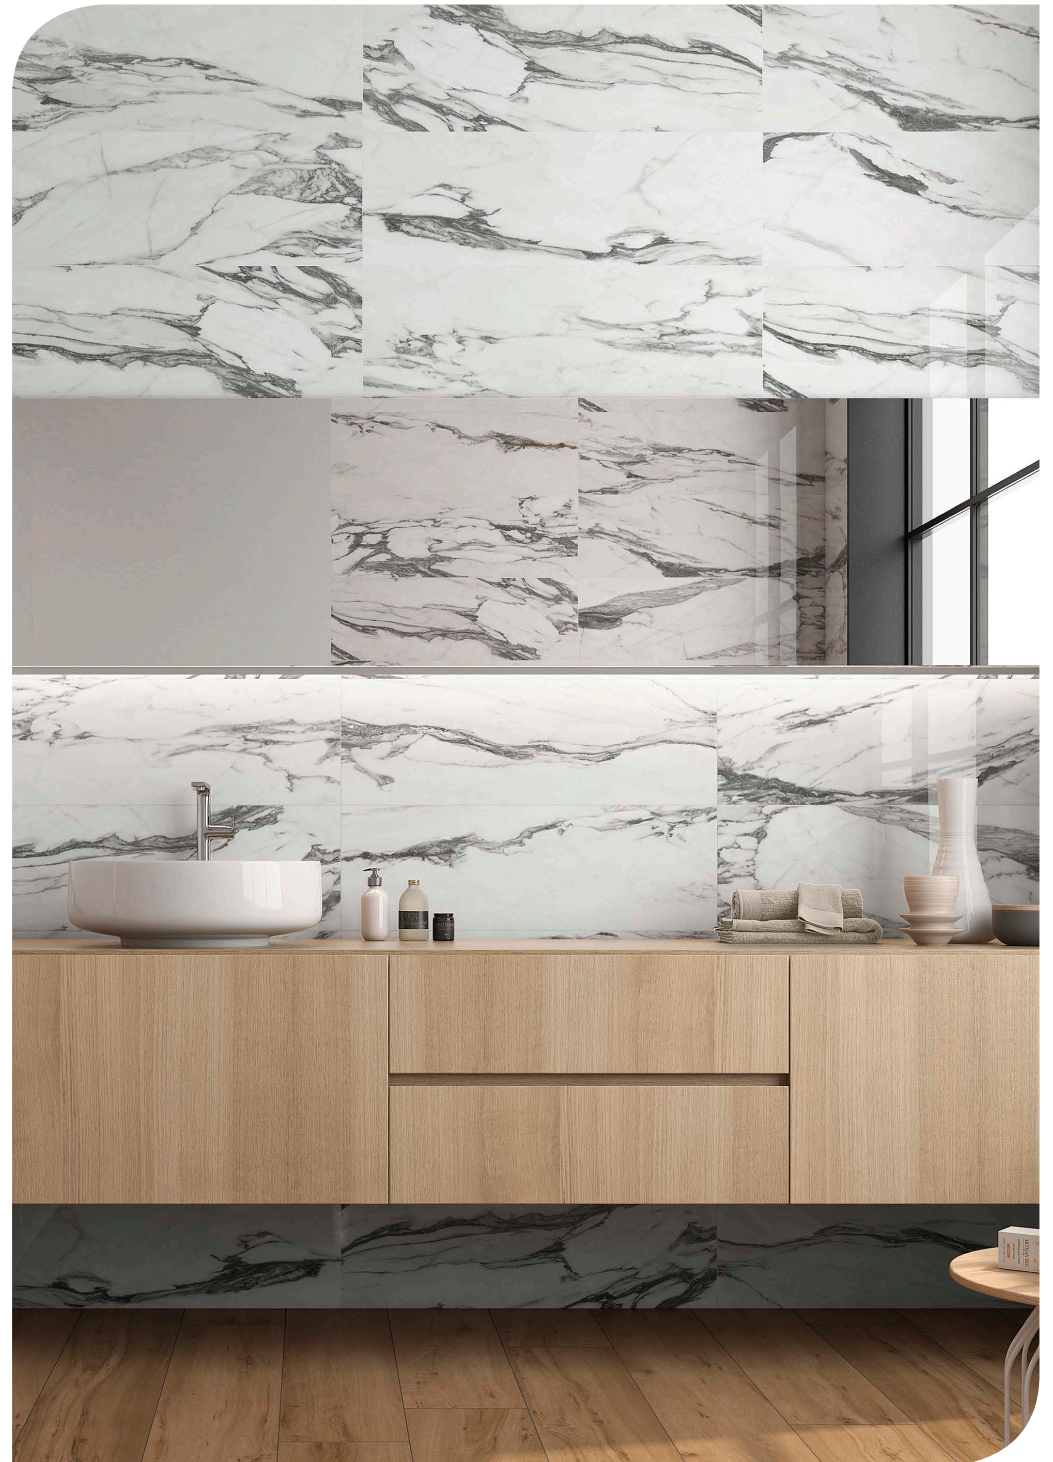

ALTISSIMO

Core Essentials

minoli 60^{years}

ALTISSIMO WHITE

Sizes

WALL: GLOSS CERAMIC (30/90 RECTIFIED)

FLOOR (60/60): GLAZED CERAMIC - WEAR GRADE: IV - SHADING: V2 MODERATE

V2

SIZE	FINISH	PRODUCT CODE	USE
60/60 (9 mm)	Gloss	VC03683	Wall/ Floor
30/90 (8.7 mm)	Gloss (Rectified)	VC03680	Wall
25/75 (8.7 mm)	Gloss	VC03677	Wall

PLEASE NOTE

This literature is intended as a guide only, print cannot reproduce a true likeness of colour, tone or texture. Reference to a sample is essential.

minoli ⁶⁰years

ALTISSIMO

White

WALL: GLOSS CERAMIC (30/90 RECTIFIED)

FLOOR (60/60): GLAZED CERAMIC - WEAR GRADE: IV - SHADING: V2 MODERATE

V2

Altissimo White Gloss
VC03683
60/60 (9 mm)

Altissimo White Gloss (Rectified)
VC03680
30/90 (8.7 mm)