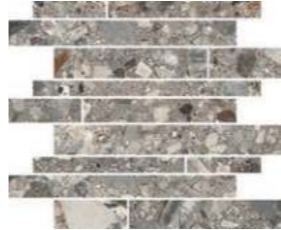

Norway Farge Mosaico Portnoy
30/30 (9 mm)