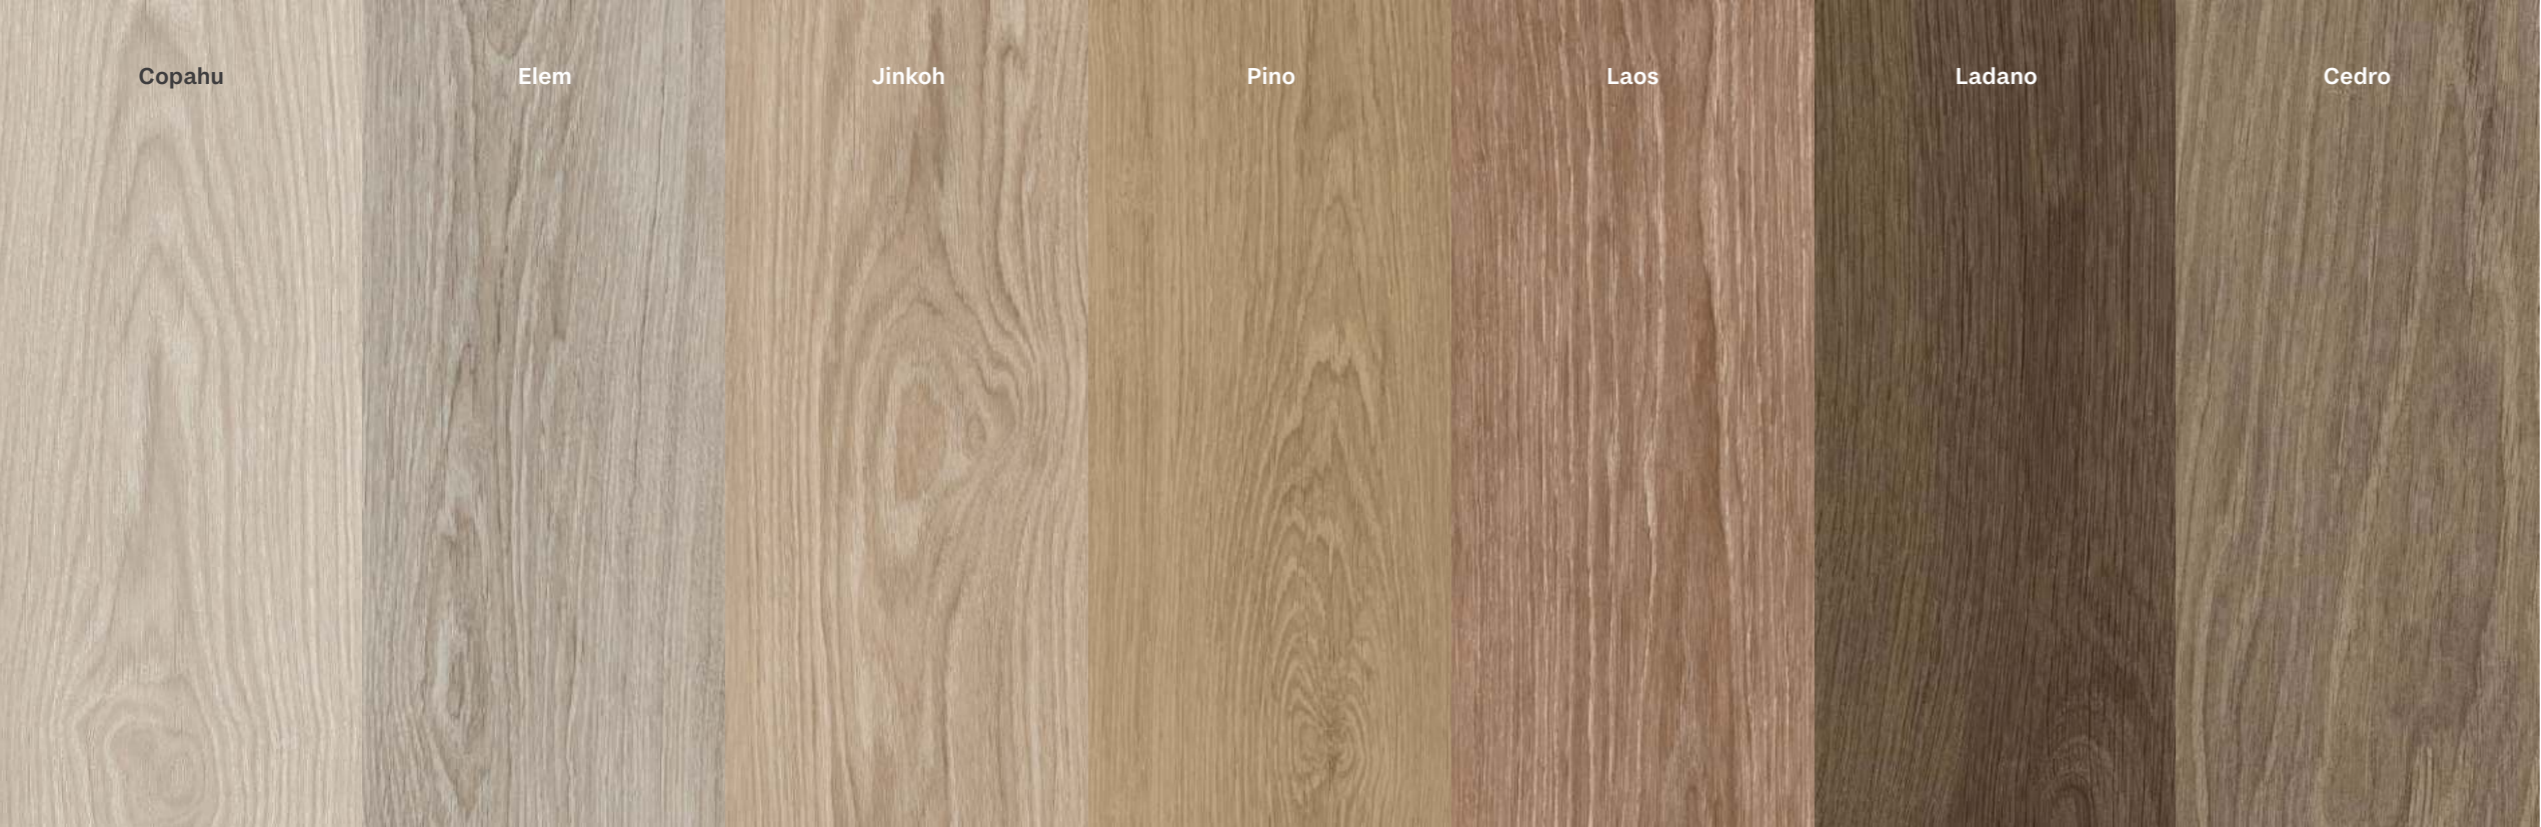

Essenza Oudh

		Copahu	Elem	Jinkoh	Pino	Laos
120/278	6 mm			Brushed	Brushed	Brushed
20/278	6 mm			Brushed	Brushed	Brushed
30/240	9 mm			Brushed	Brushed	Brushed
25/150	9 mm	Brushed	Brushed	Brushed	Brushed	Brushed
20/120	9 mm	Brushed + Grip	Brushed + Grip	Brushed + Grip	Brushed + Grip	Brushed + Grip
Outdoor						
30/120	20 mm	Outdoor	Outdoor	Outdoor	Outdoor	Outdoor

	Ladano	Cedro
	Brushed	Brushed
	Brushed + Grip	Brushed + Grip
	Outdoor	Outdoor