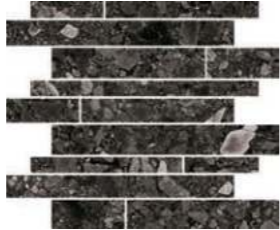

Norway Hav Patchy Mosaico
40/34.7 (9 mm)

Norway Öken Patchy Mosaico
40/34.7 (9 mm)

Norway Grus Patchy Mosaico
40/34.7 (9 mm)

Norway Vit Mosaico Portnoy
30/30 (9 mm)

Norway Gra Mosaico Portnoy
30/30 (9 mm)