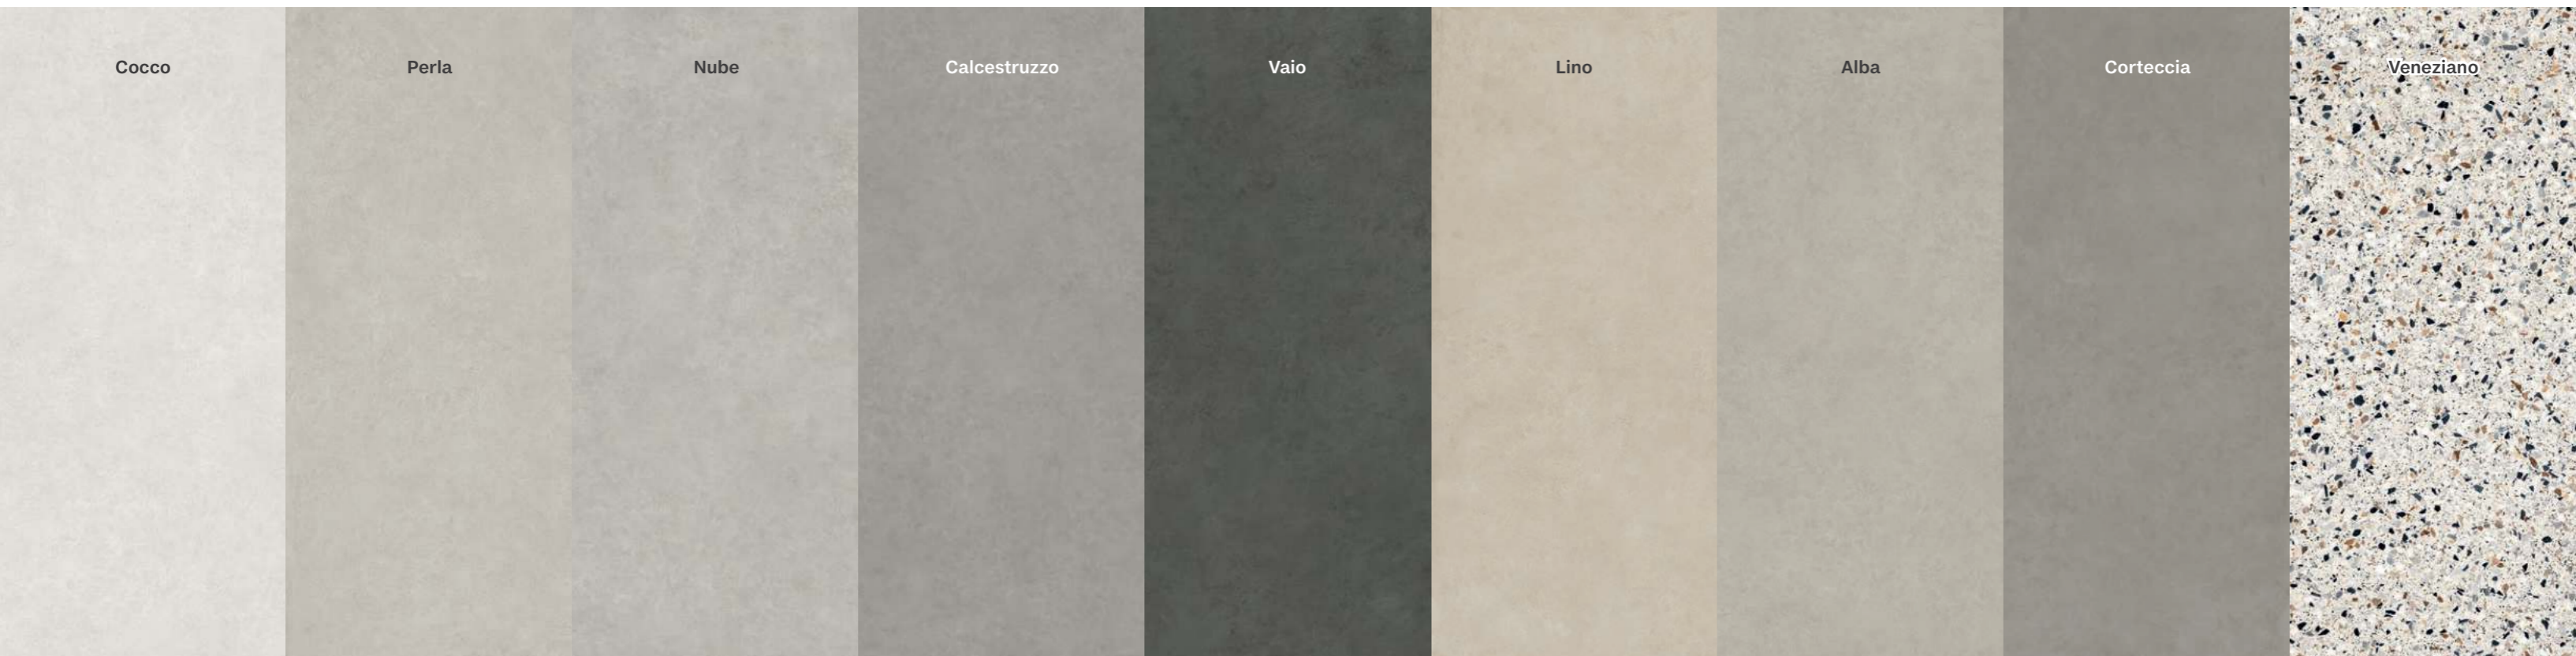

Viceversa

		Cocco	Perla	Nube	Calcestruzzo	Vaio
120/278	6 mm	Brushed	Brushed	Brushed	Brushed	Brushed
120/120	9 mm	Brushed	Brushed	Brushed	Brushed	Brushed
80/80	9 mm	Brushed	Brushed	Brushed	Brushed	Brushed
60/120	9 mm	Matt + Brushed	Matt + Brushed	Matt + Brushed	Matt + Brushed	Matt + Brushed
60/60	9 mm	Matt	Matt	Matt	Matt	Matt
30/60	9 mm	Matt	Matt	Matt	Matt	Matt

	Lino	Alba	Corteccia	Veneziano
	Brushed	Brushed	Brushed	
	Brushed	Brushed	Brushed	
	Brushed	Brushed	Brushed	Brushed
	Matt + Brushed	Matt + Brushed	Matt + Brushed	
	Matt	Matt	Matt	
	Matt	Matt	Matt