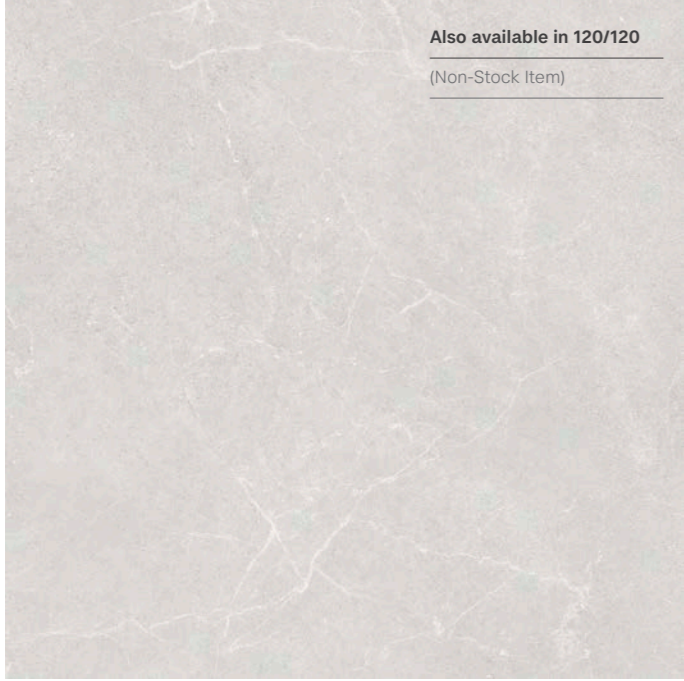

Storm

Rectified Porcelain

Also available in 120/120
(Non-Stock Item)

Storm White Matt
90/90 (9 mm)
STM1001