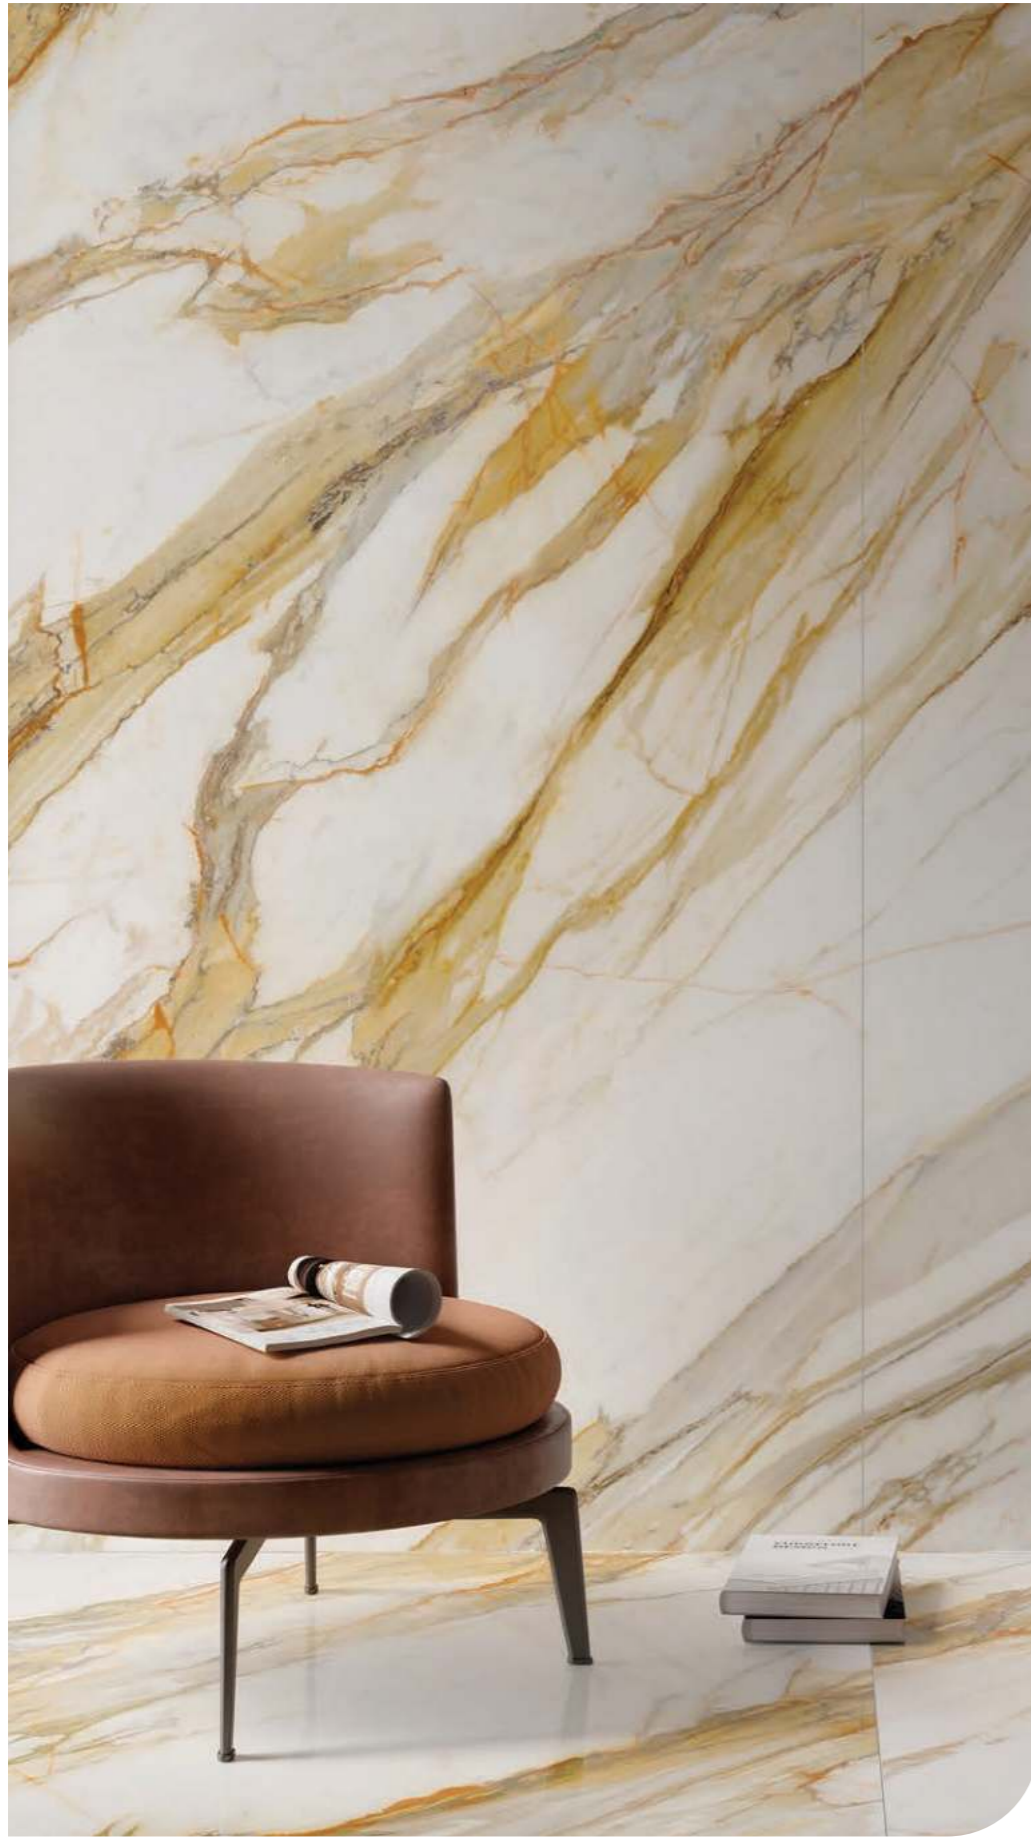

Jolie

Marble Look

←
Wall
Jolie Verdi Alpi Lappato
120/278 - 6 mm

Elysian Mediterranea Brushed
120/278 - 6 mm

←
Floor
Elysian Mediterranea Structured
120/120 - 9 mm

↑
Wall
Jolie Verdi Alpi Lappato
120/278 - 6 mm