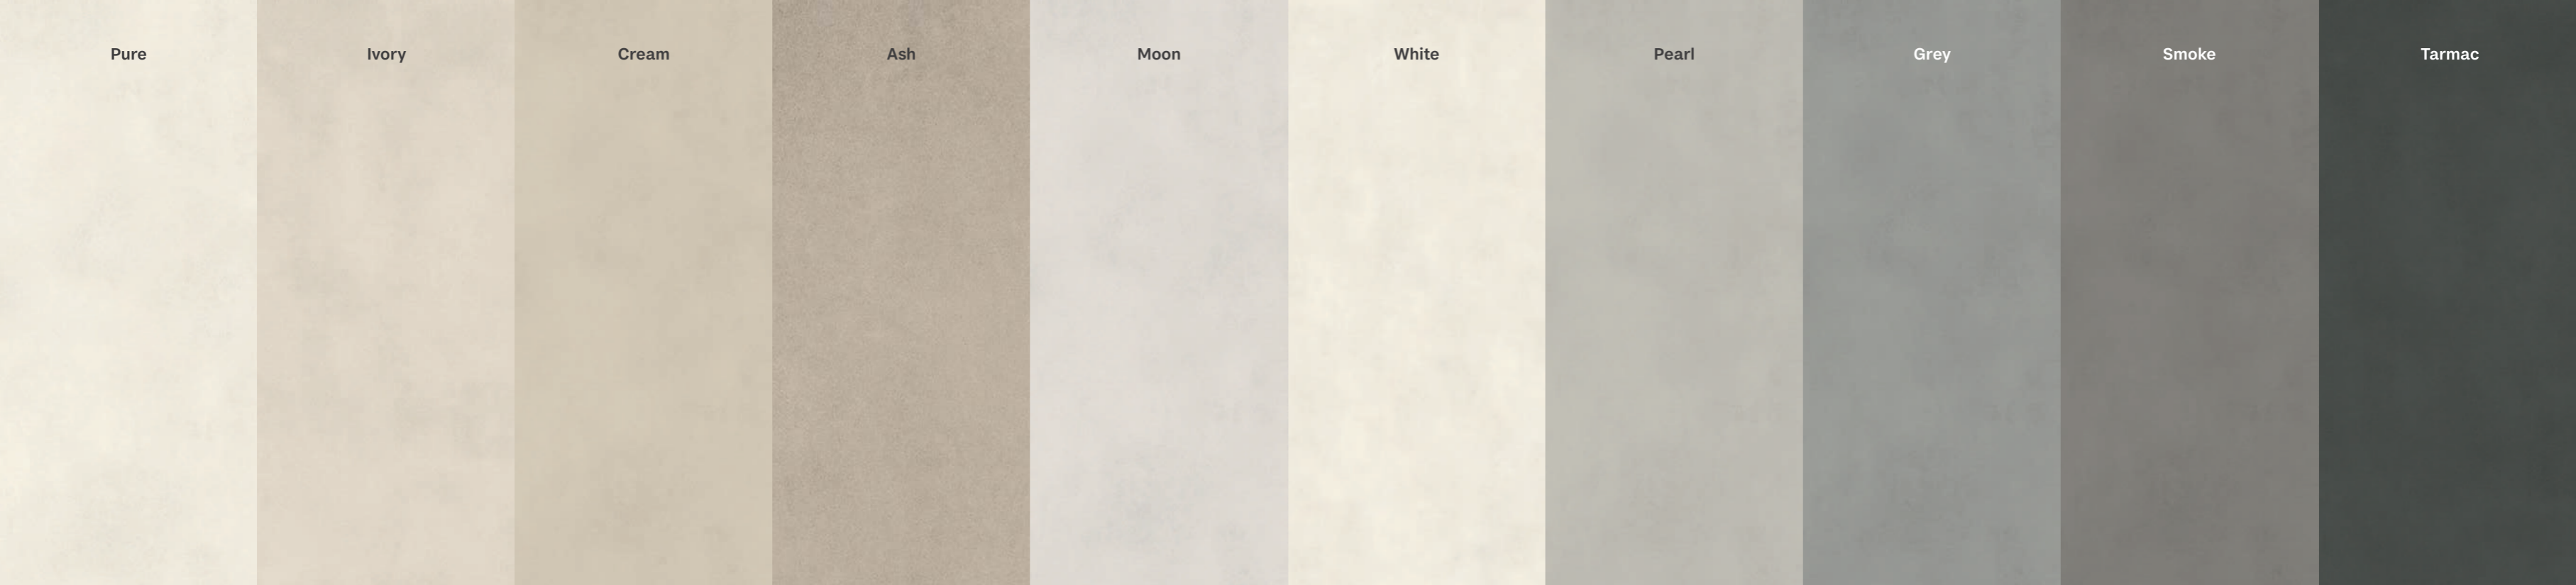

White	Pearl	Grey	Smoke	Tarmac
-------	-------	------	-------	--------

Matt (R9)	Matt (R9)	Matt (R9)	Matt (R9)	Matt (R9)
Matt (R10) + Velvet + Grip	Matt (R10) + Velvet + Grip	Matt (R10) + Velvet + Grip	Matt (R10) + Velvet + Grip	Matt (R10) + Velvet + Grip
Matt (R10)	Matt (R10)	Matt (R10)	Matt (R10)	Matt (R10)
Matt (R10)	Matt (R10)			
Matt (R10) + Velvet	Matt (R10) + Velvet	Matt (R10) + Velvet	Matt (R10) + Velvet	Matt (R10) + Velvet
Matt (R10)	Matt (R10)	Matt (R10)	Matt (R10)	Matt (R10)
Matt (R10)	Matt (R10)	Matt (R10)	Matt (R10)	Matt (R10)
Outdoor	Outdoor	Outdoor		
Outdoor	Outdoor	Outdoor		
Outdoor	Outdoor	Outdoor		