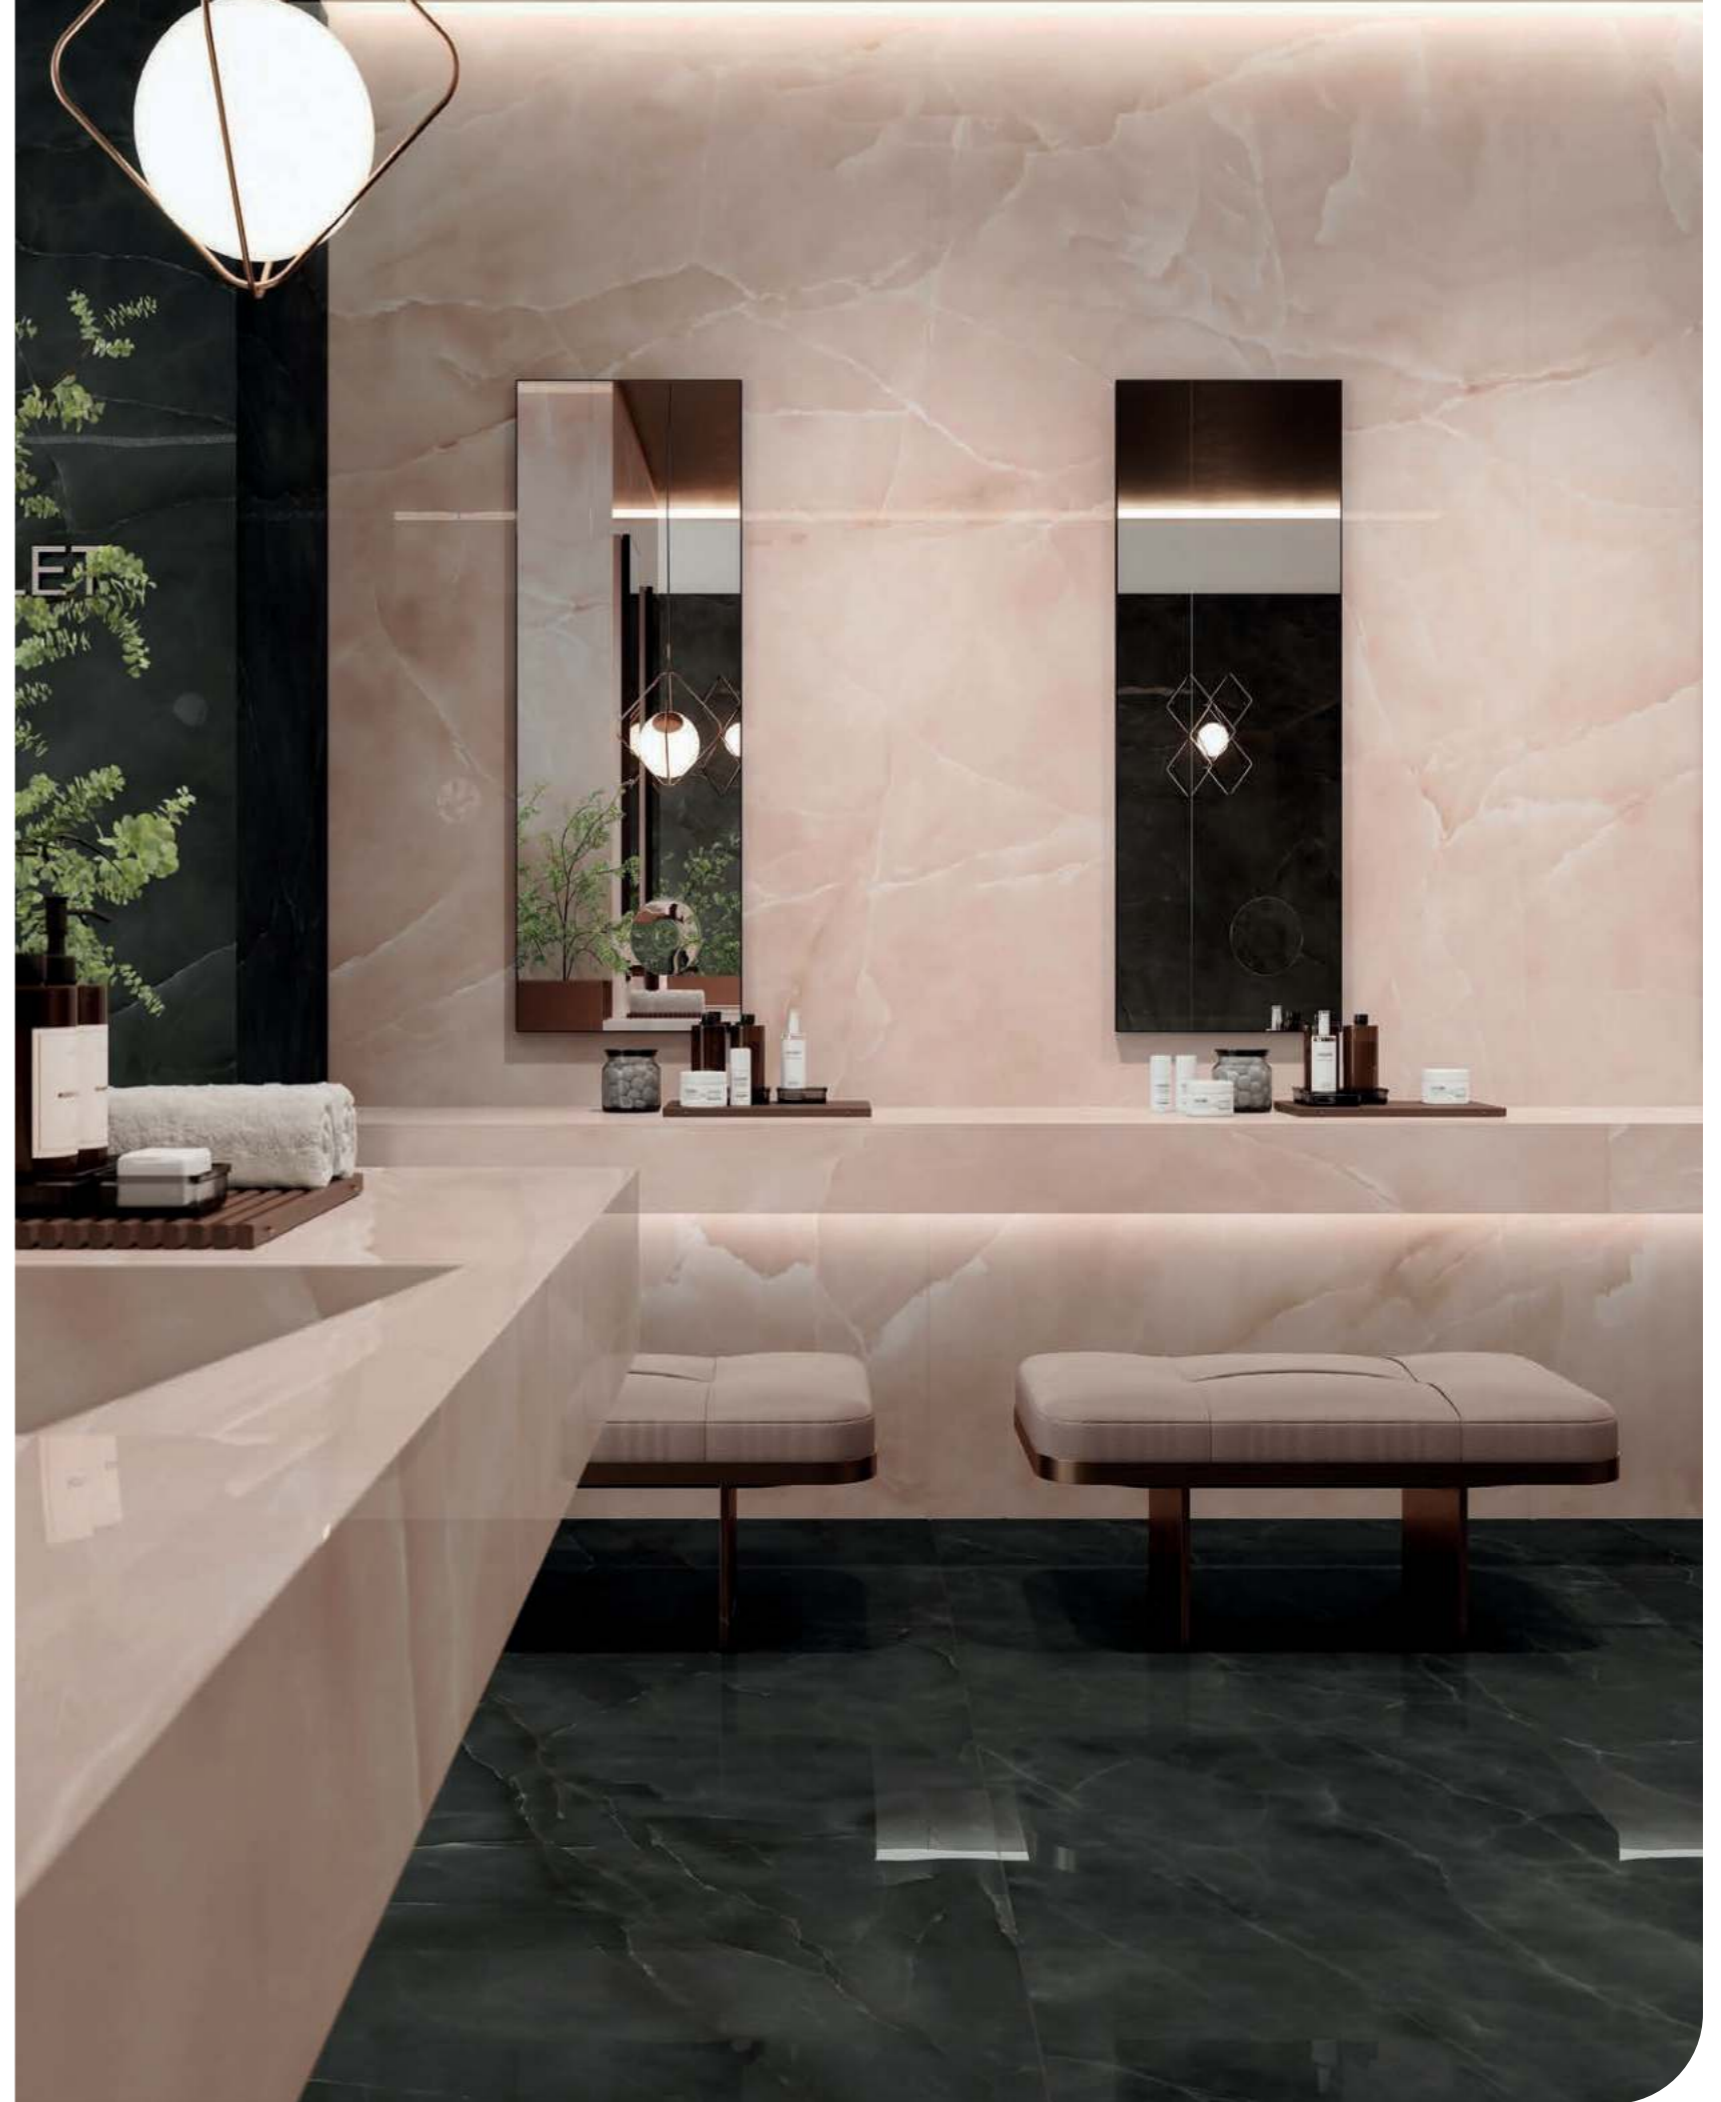

← Marvel Quartz Onyx Lappato
120/278 - 6 mm

↑ Marvel Sky Onyx Lappato
120/278 - 6 mm