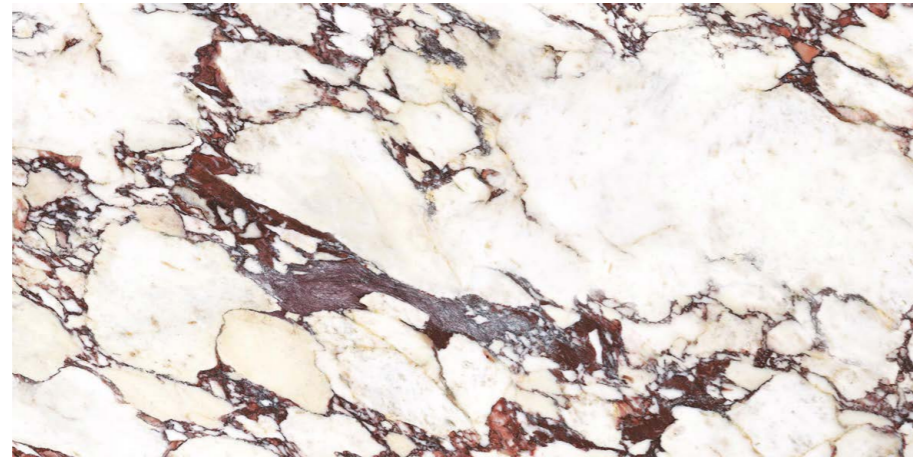

# Energy

Rectified Porcelain

**Energy Calacatta Viola Matt**

60/60 (9 mm)

ENS1015

**Energy Calacatta Viola Polished**

60/120 (9 mm)

ENS1016