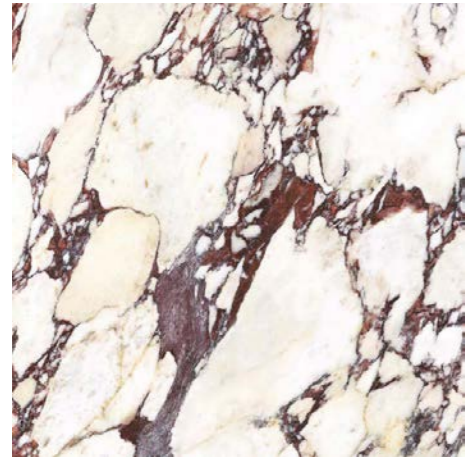

Energy

Rectified Porcelain

Energy Calacatta Viola Matt

60/60 (9 mm)

ENS1015