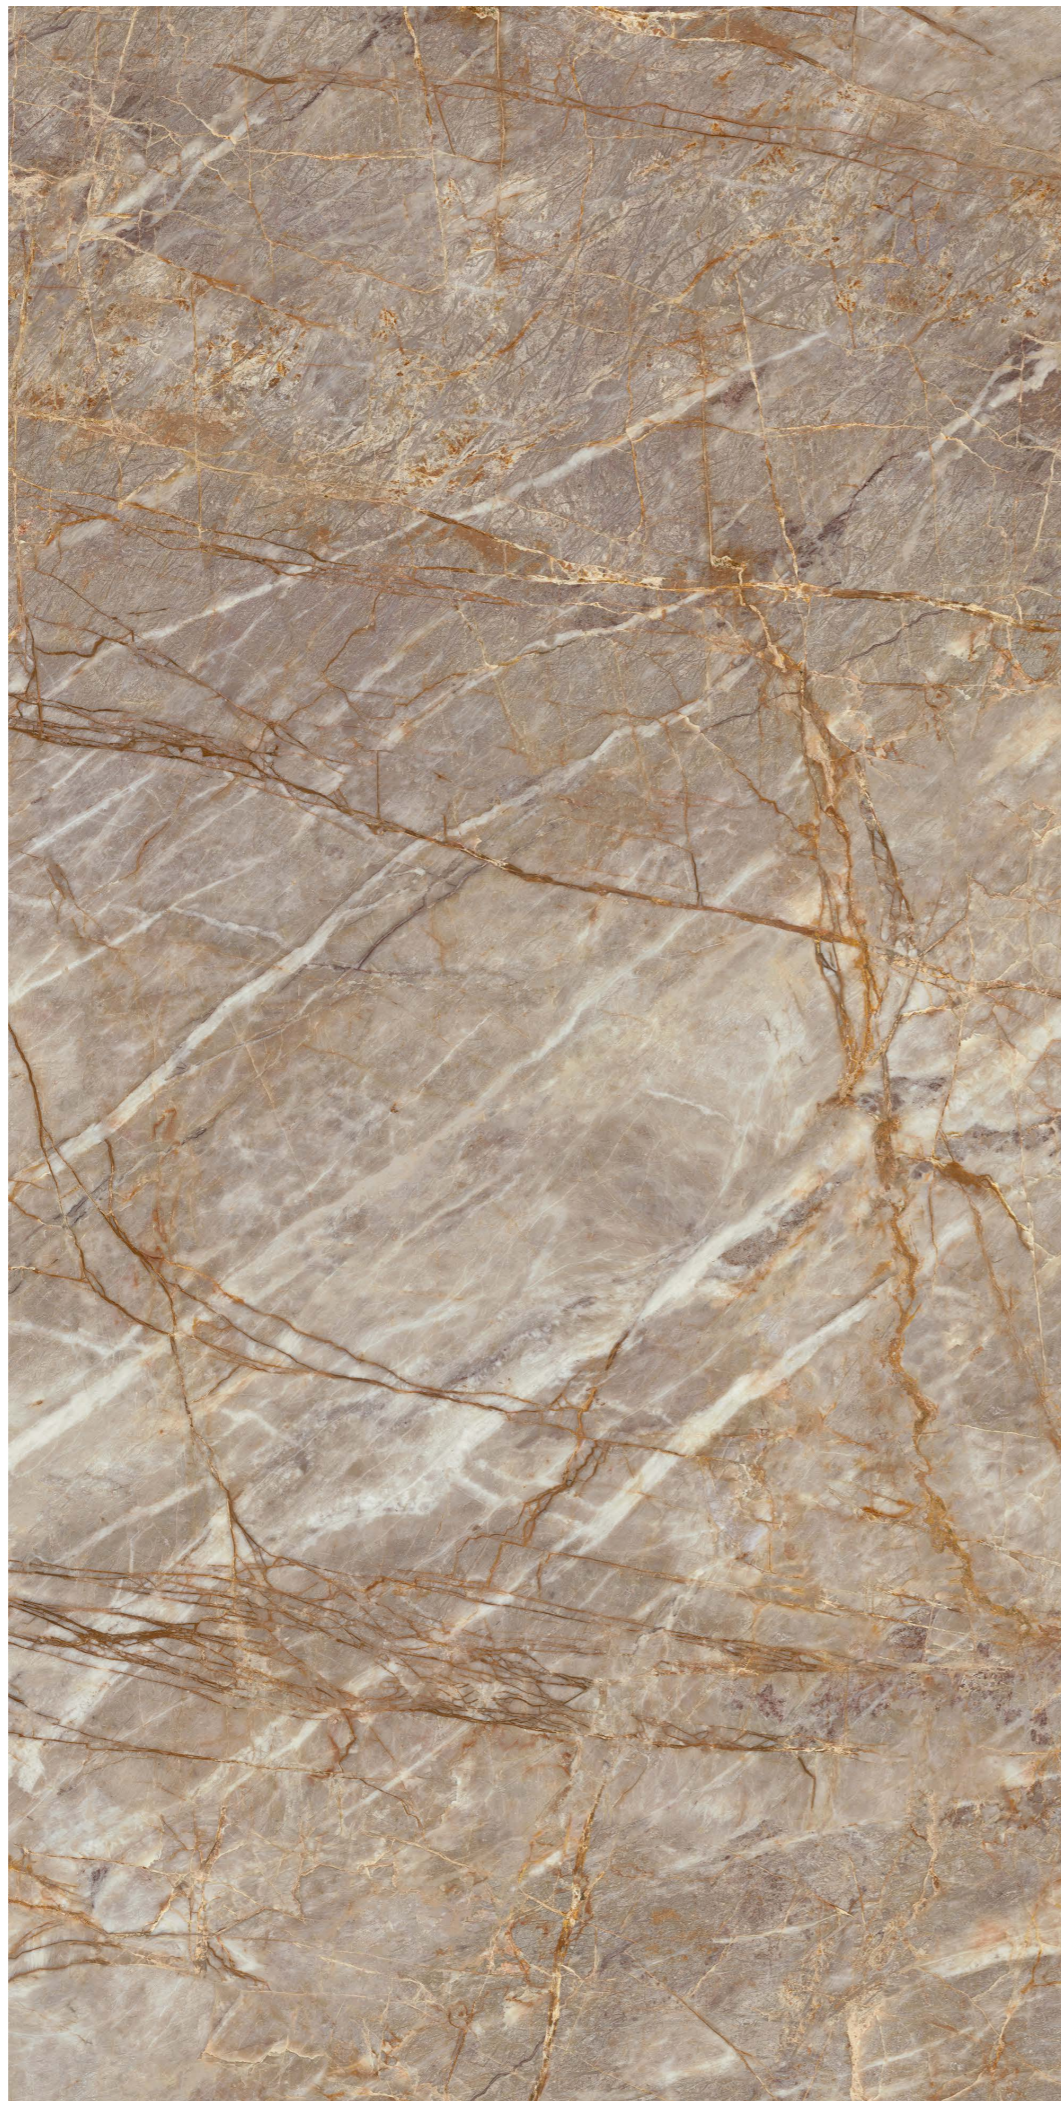

NATURAL ROOTS

160/320	6 mm	Silk*
120/278	6 mm	Polished*
60/120	9 mm	Polished

*Also available in Endless Kit