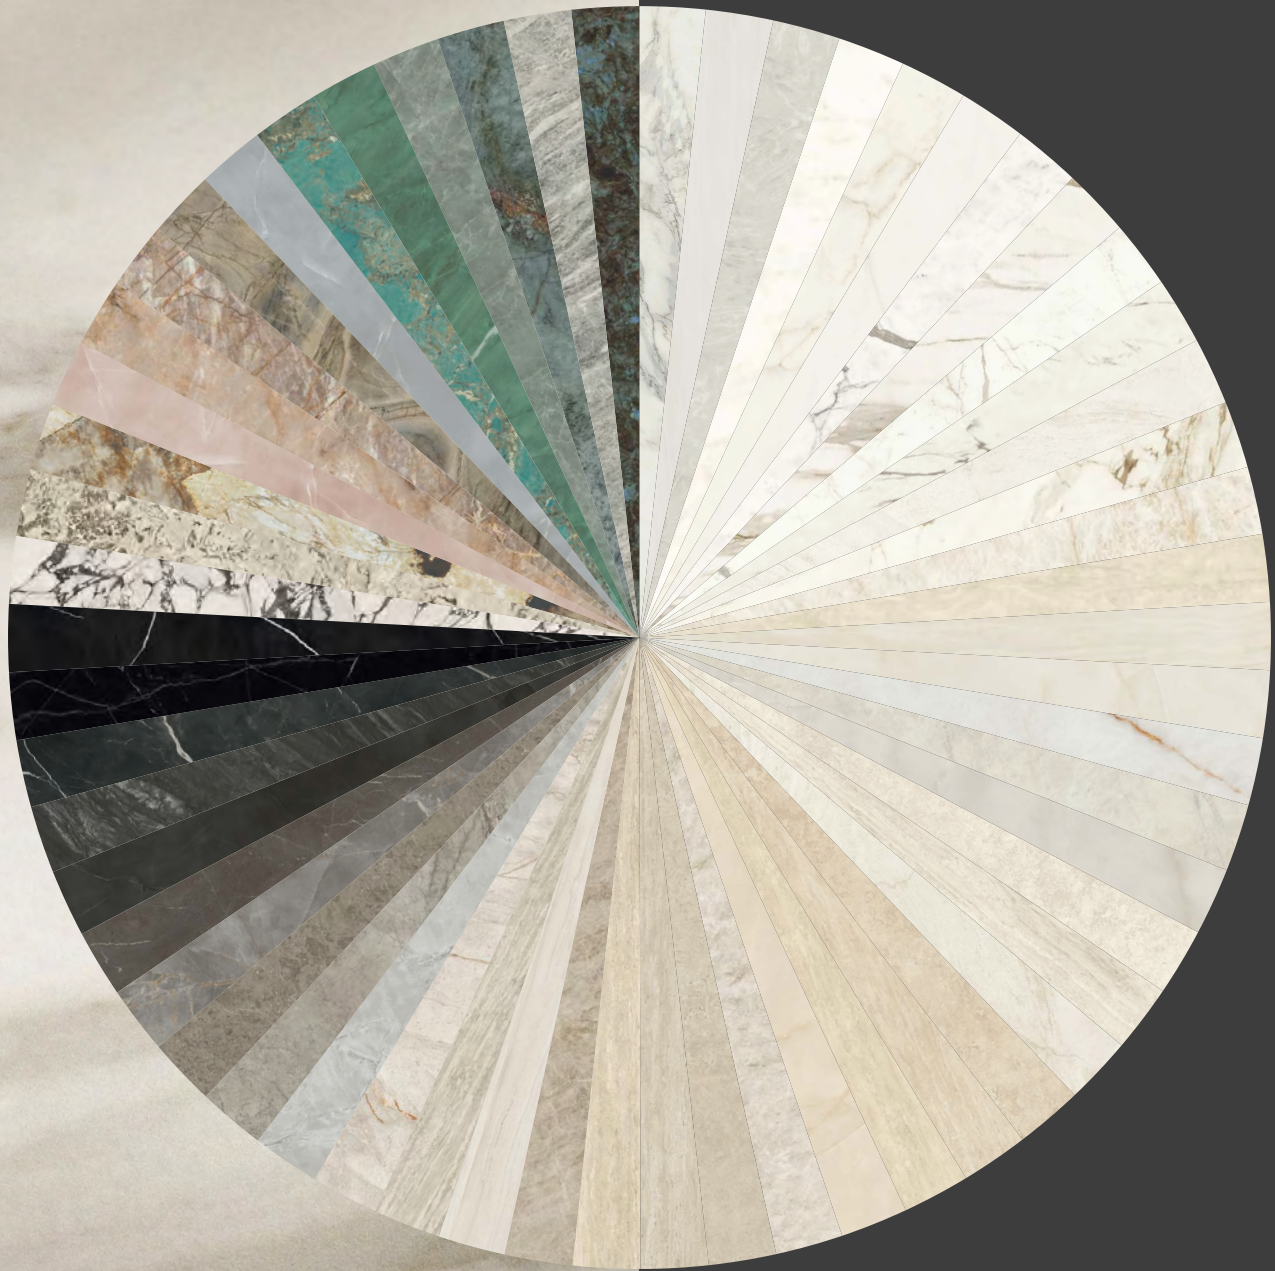

MARVEL

Marble Look Collection

minoli

MARVEL

58 Marble Looks

12 Collections

- Marvel
- Marvel Diva
- Marvel Dream
- Marvel Epic
- Marvel Gala
- Marvel Meraviglia
- Marvel Onyx
- Marvel Shine
- Marvel Stone
- Marvel T
- Marvel Travertine
- Marvel Ten-X