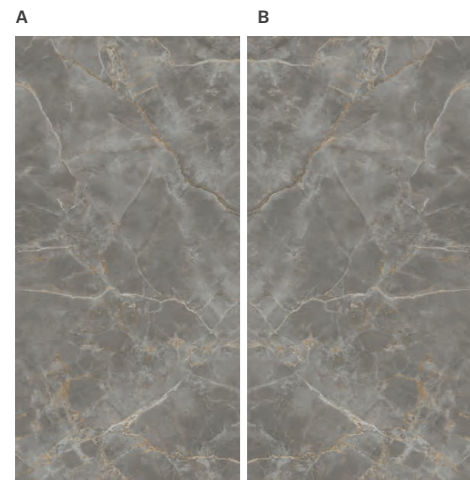

FIOR DI BOSCO

160/320	6 mm	Polished° + Silk°
120/278	6 mm	Polished + Silk
120/240	9 mm	Polished
120/120	9 mm	Polished + Silk
75/150	9 mm	Polished + Silk
60/120	9 mm	Polished + Matt + Hammered
60/60	9 mm	Polished + Matt
30/60	9 mm	Polished + Matt

Outdoor

60/120	20 mm	Hammered

° Also available in Bookmatch

Bookmatch
160/320 (6mm)