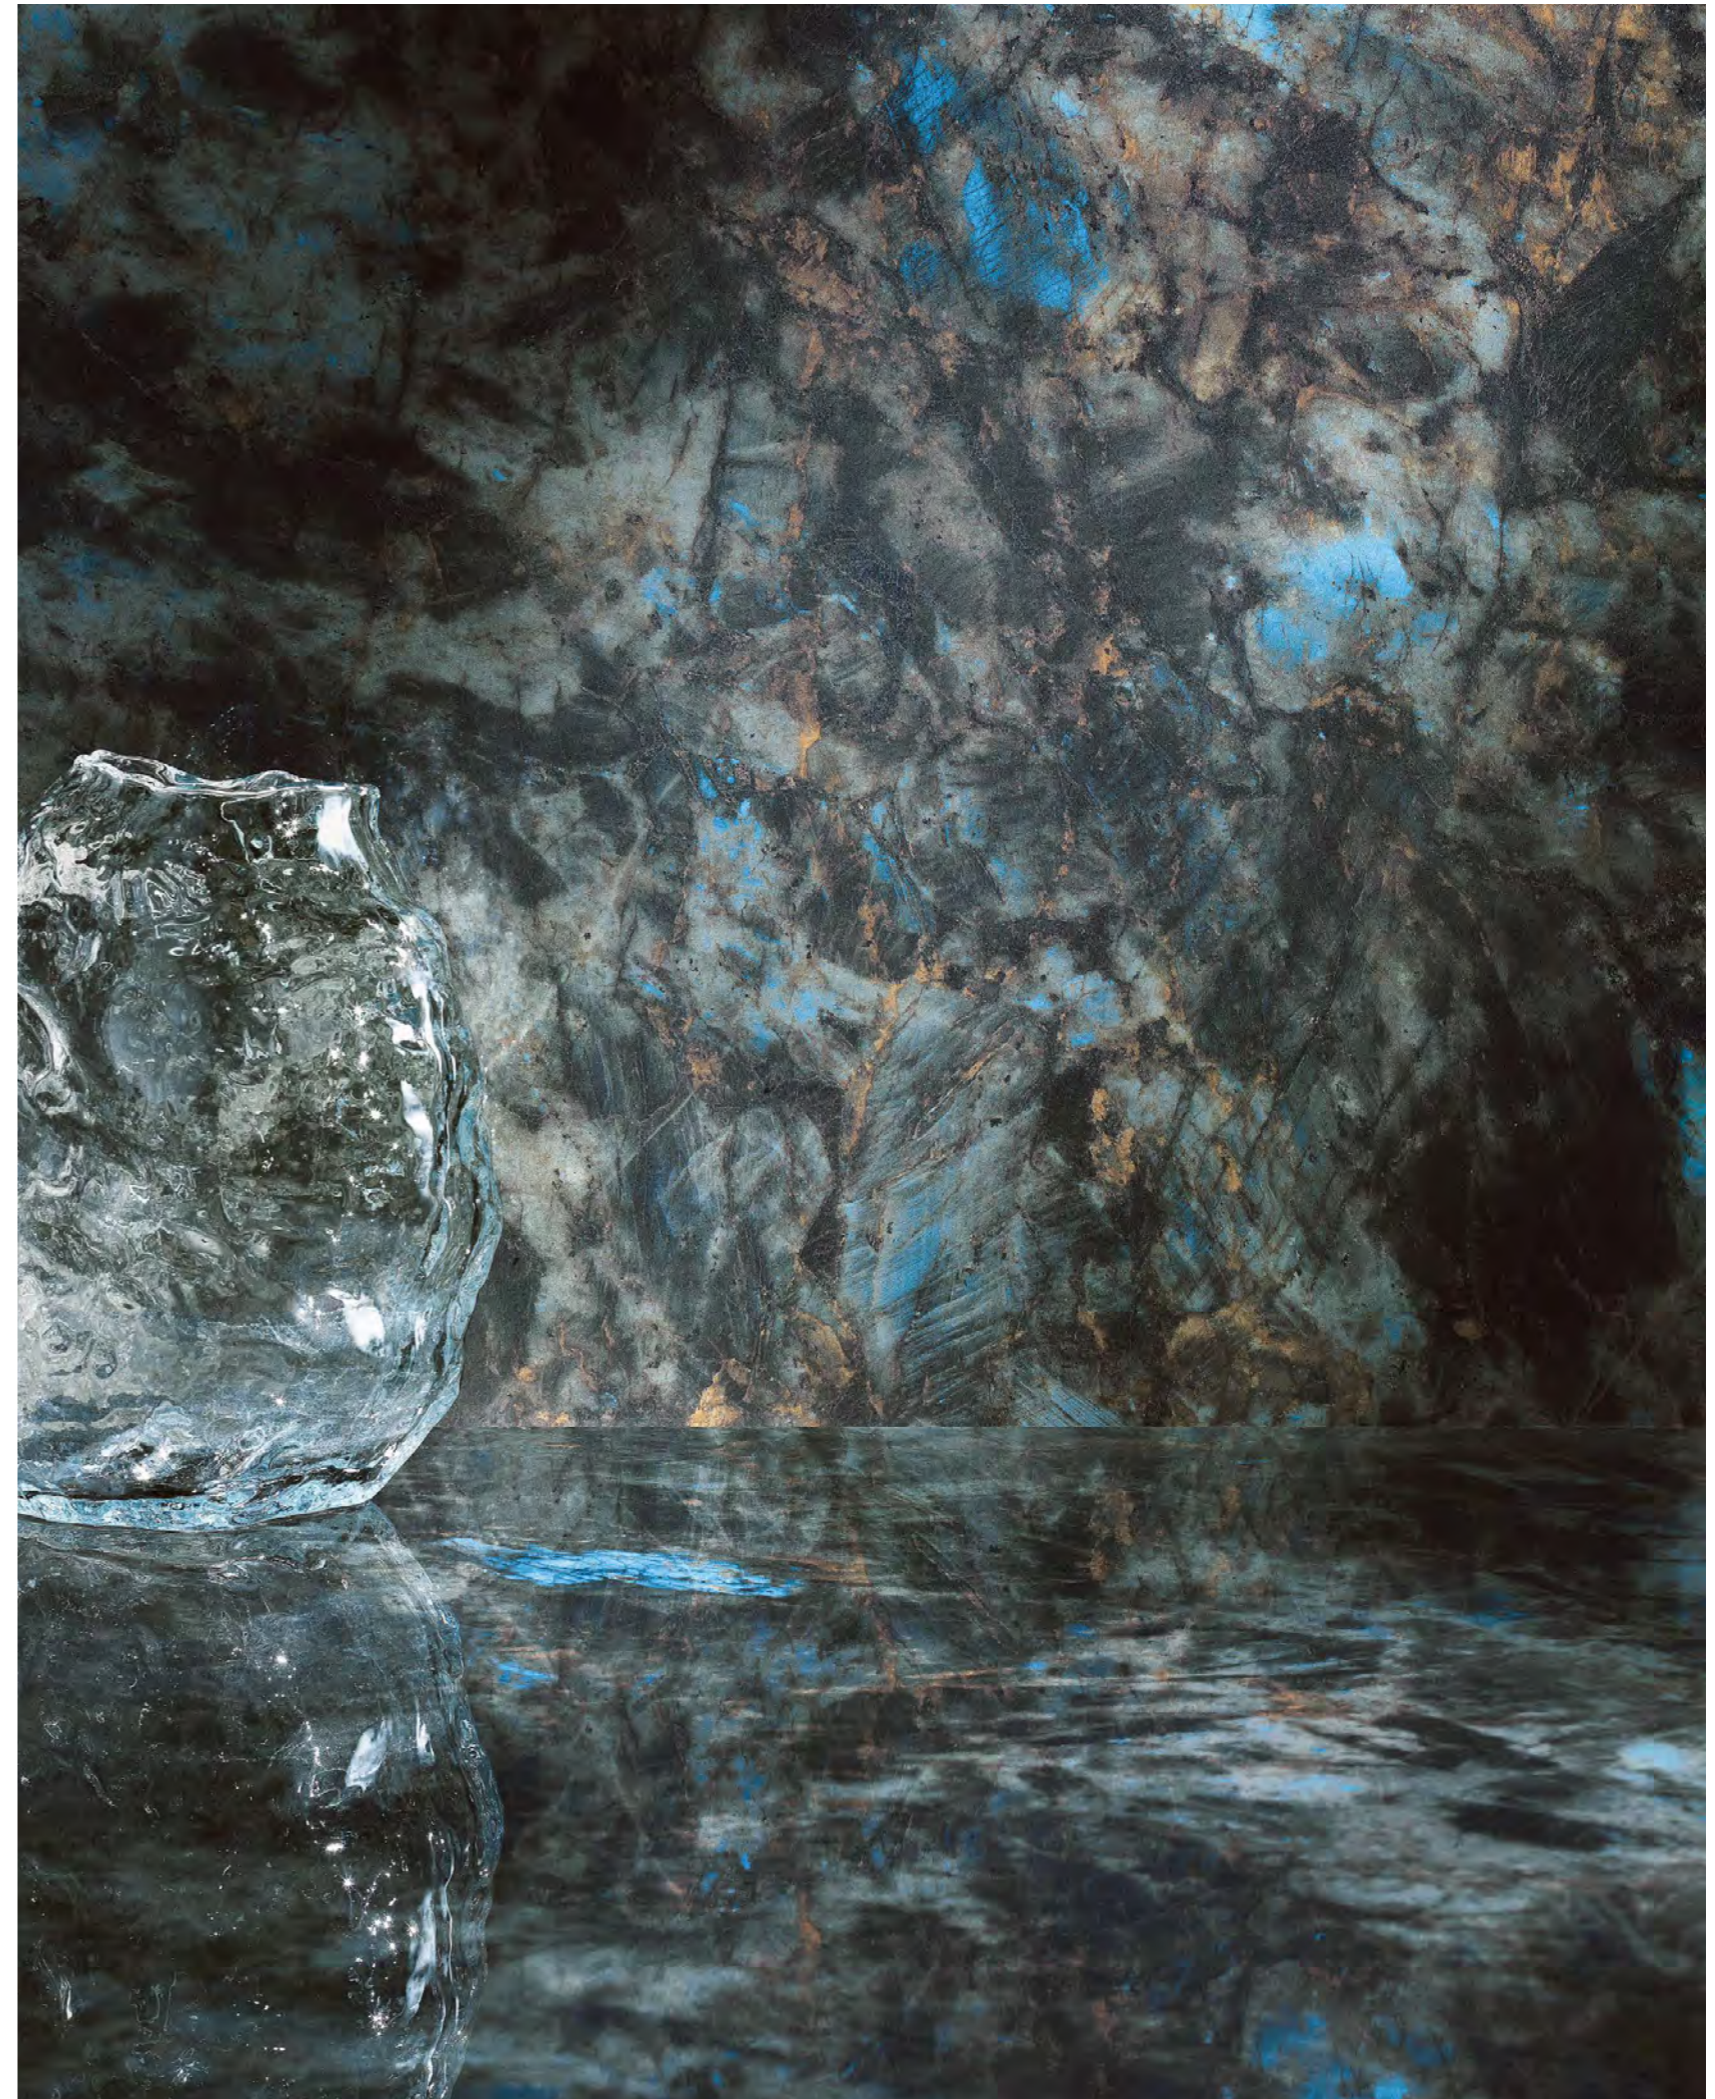

SKY STONE

120/278	6 mm	Silk*
60/120	9 mm	Velvet

*Also available in Endless Kit

BAOBAB

160/320	6 mm	Polished *
120/278	6 mm	Polished *
60/120	9 mm	Polished

*Also available in Endless Kit

Information

Slip Resistance