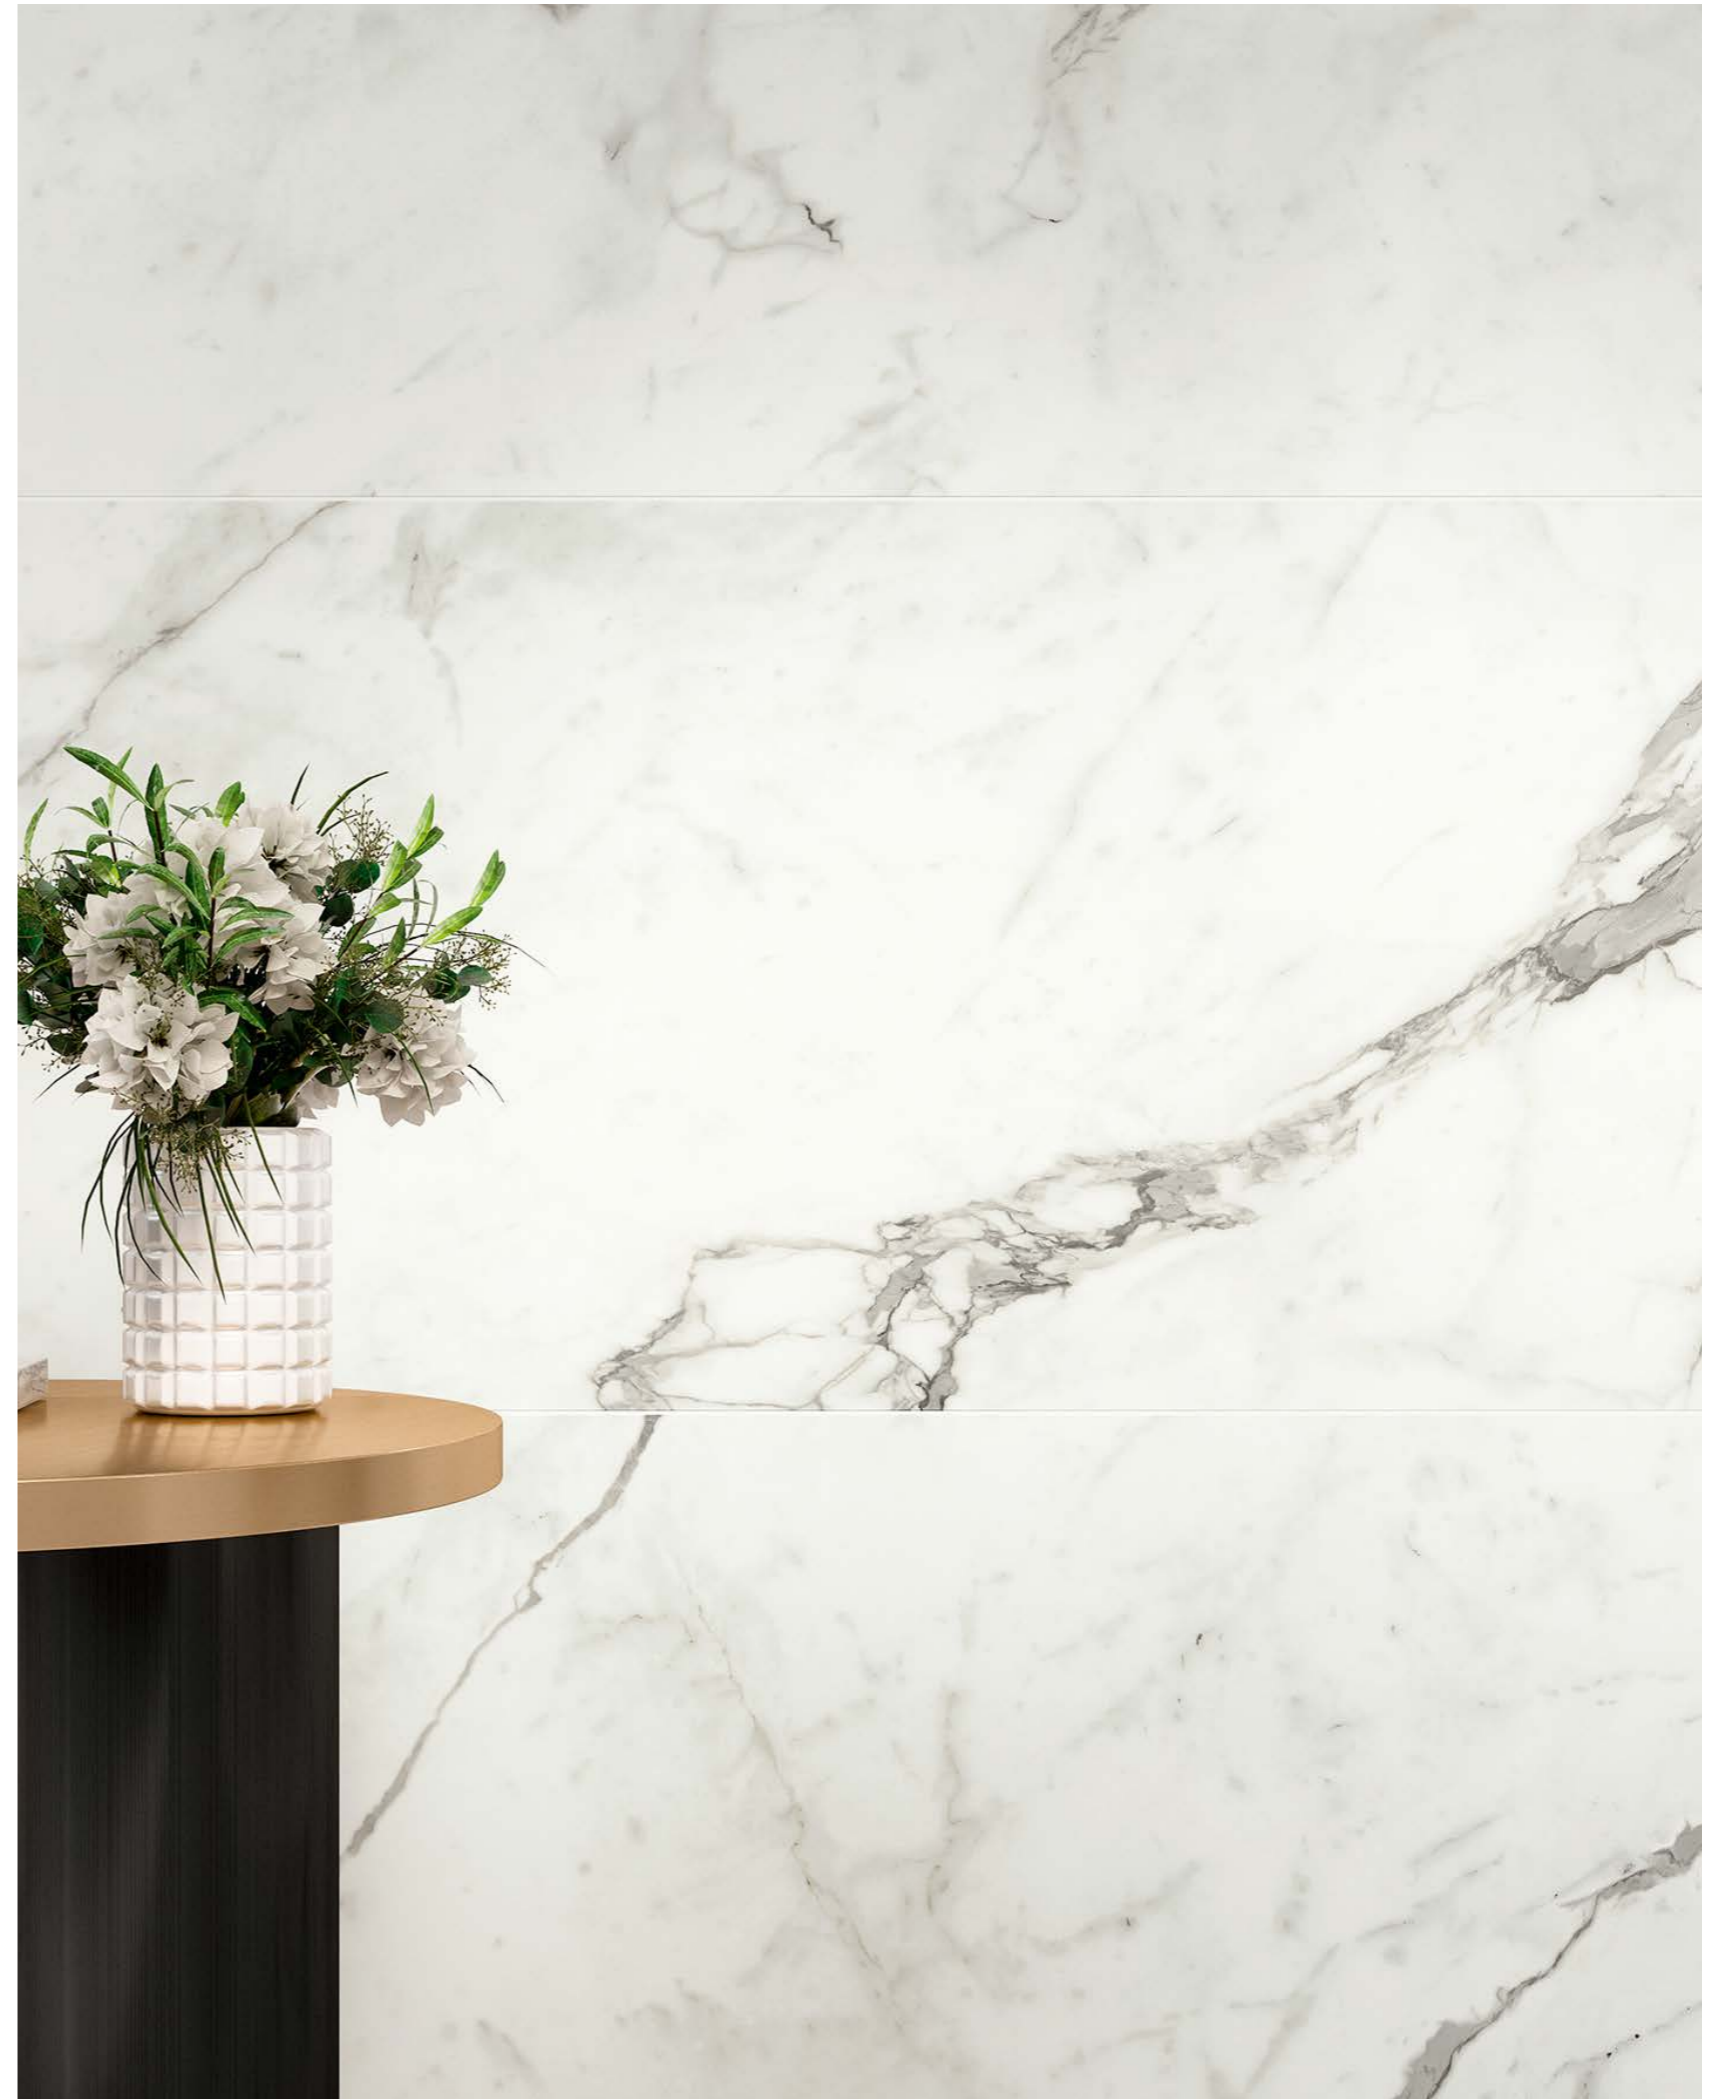

Outdoor

60/120	20 mm	Hammered
--------	-------	----------

*Also available in Bookmatch **Also available in Endless Kit

Bookmatch
160/320 (6mm)

STATUARIO SUPREMO

60/120 9 mm Polished + Matt

CALACATTA BERNINI