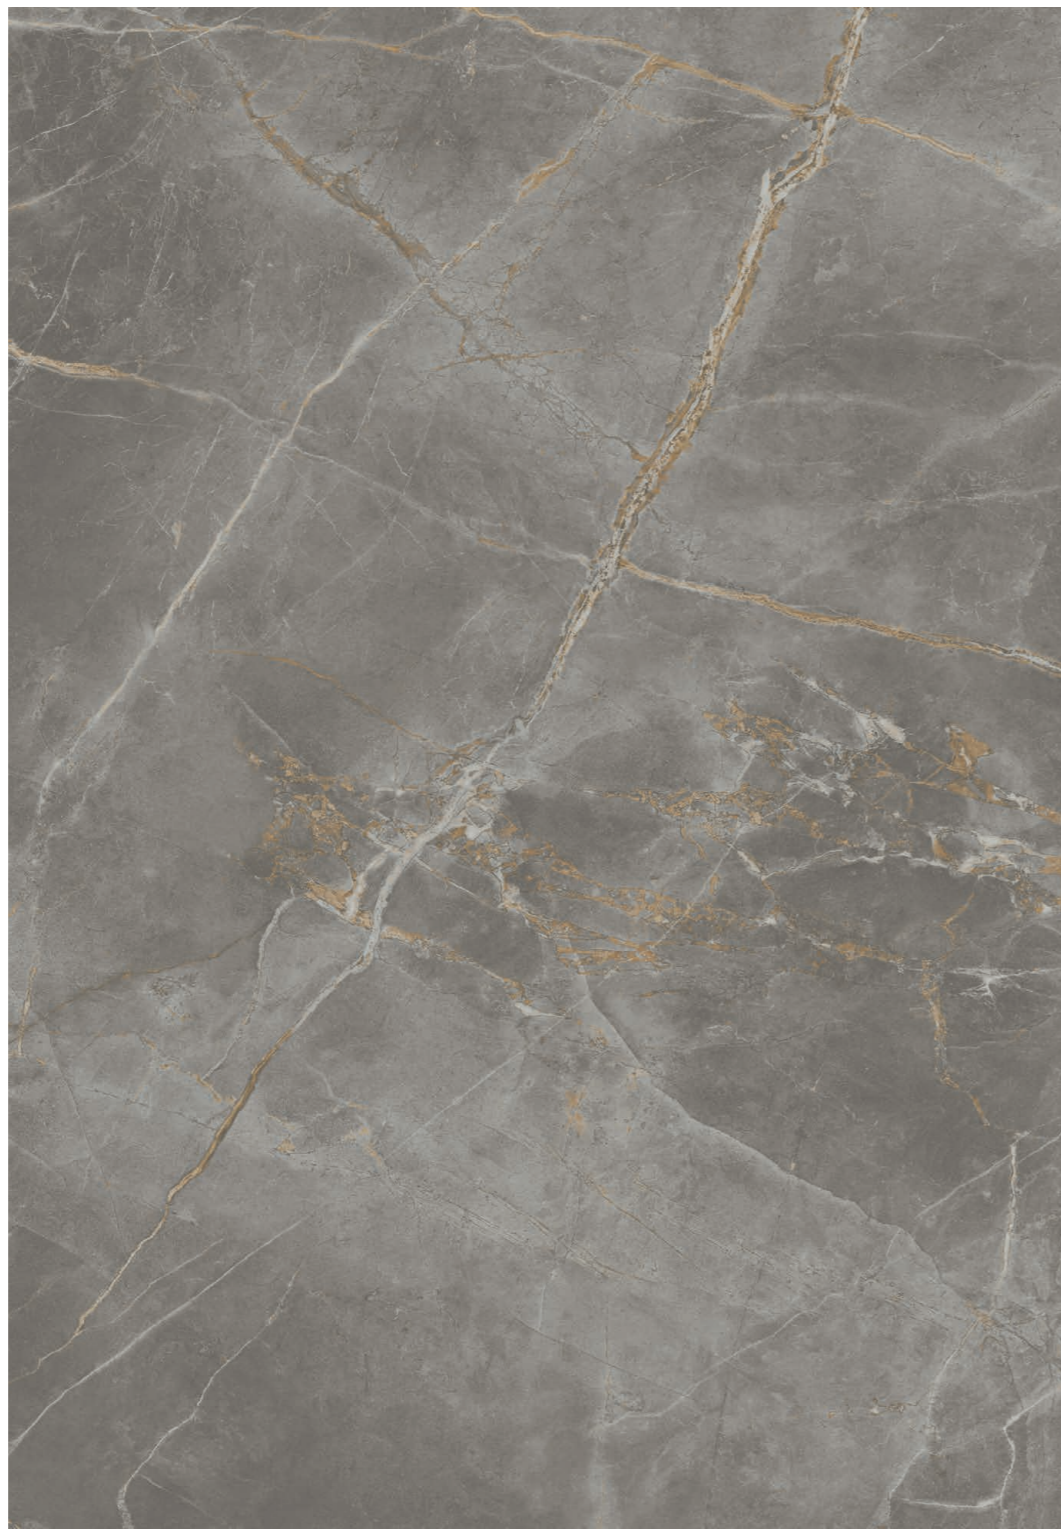

Outdoor

60/120	20 mm	Hammered
--------	-------	----------

[°] Also available in Bookmatch

Bookmatch
160/320 (6mm)

PRECIOUS BROWN

160/320	6 mm	Silk*
120/278	6 mm	Silk*
60/120	9 mm	Velvet

*Also available in Bookmatch *Also available in Endless Kit