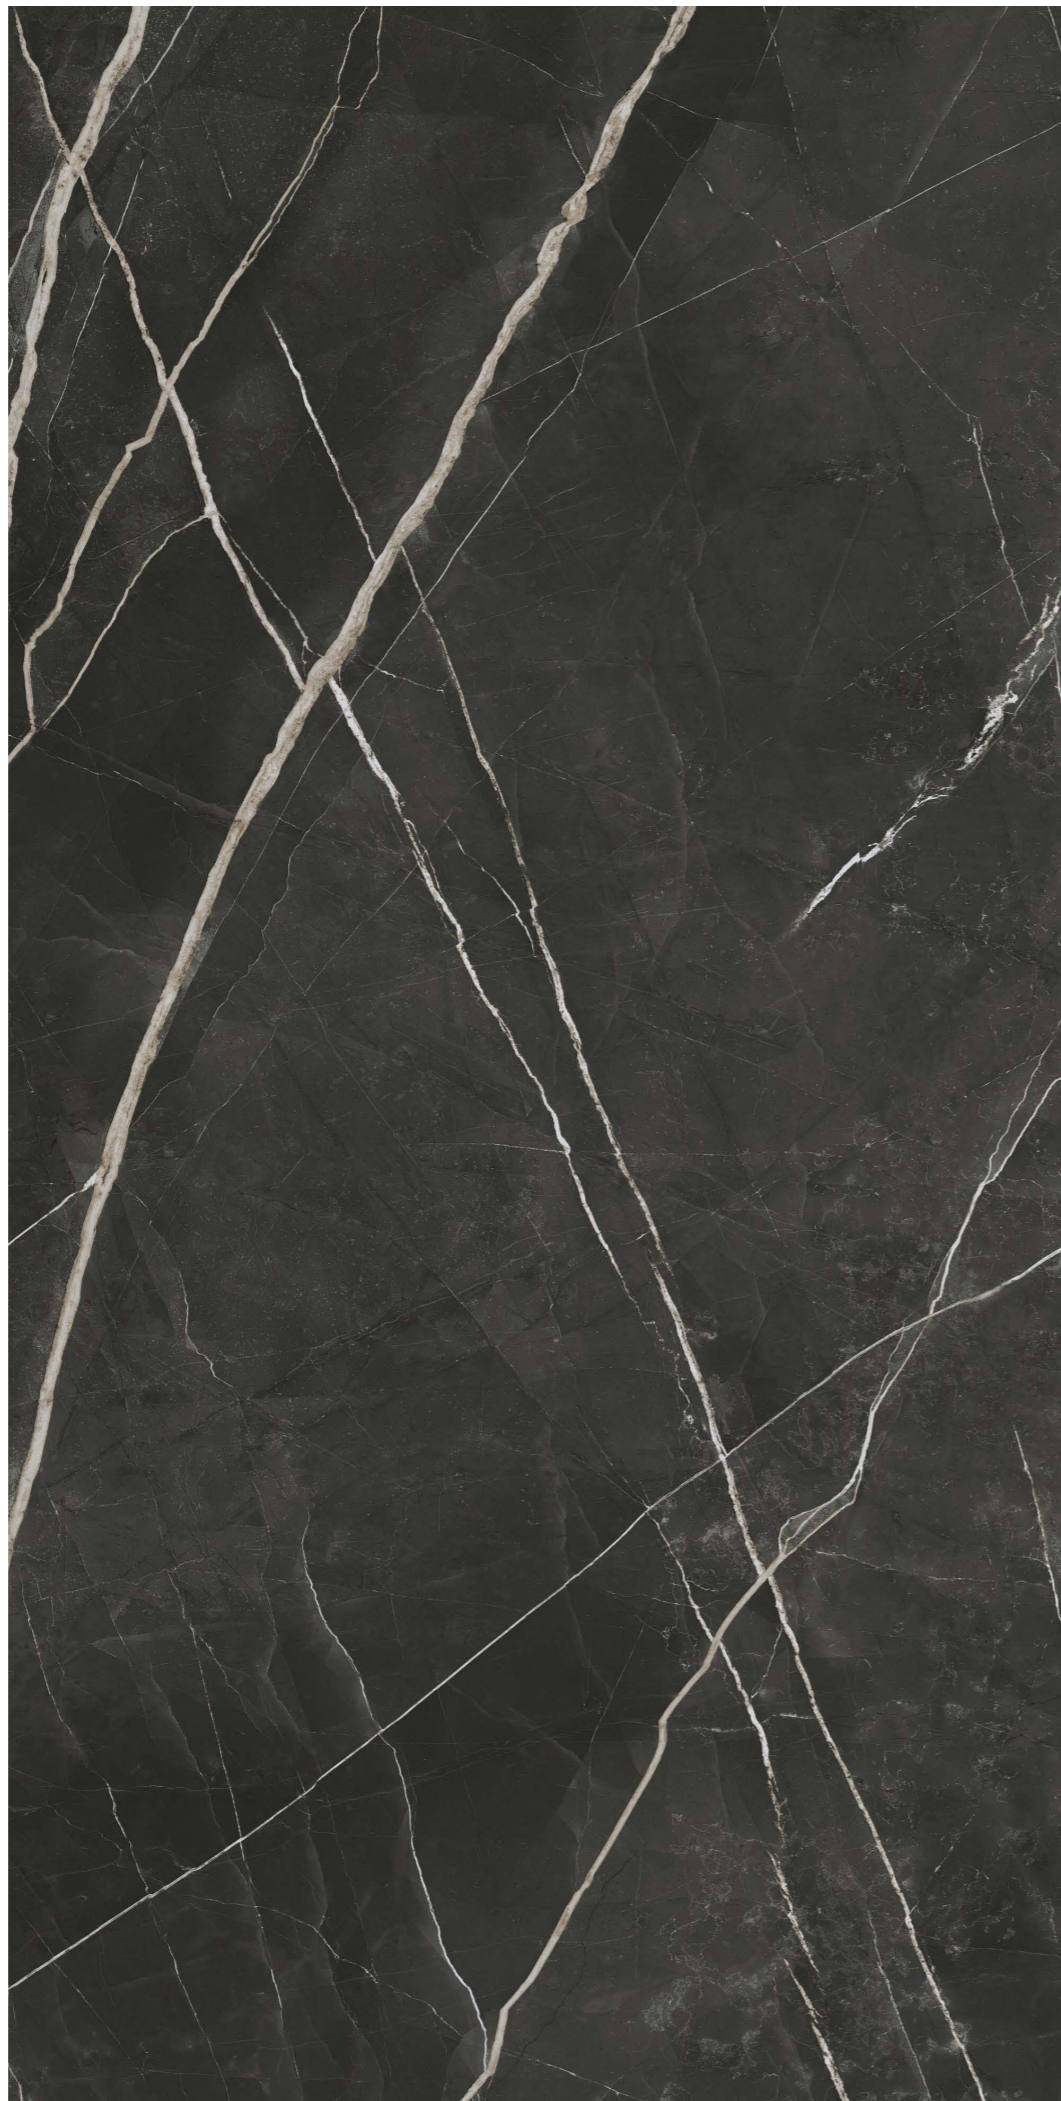

CALACATTA BLACK

120/278	6 mm	Polished
120/120	9 mm	Polished
60/120	9 mm	Polished