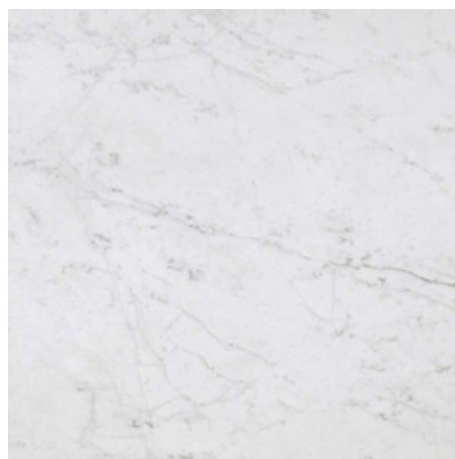

REVEALED

Range Booklet

THE SURFACE WITHIN™

minoli

REVEALED CARRARA BIANCO

minoli

TECHNICAL CHARACTERISTICS:

RECTIFIED PORCELAIN
SHADING: V2 MODERATE
SLIP RESISTANCE: R9

REVEALED CARRARA BIANCO MATT
VC03317
30/60 (9MM)

REVEALED CARRARA BIANCO MATT
VC03315
60/60 (9MM)

THE SURFACE WITHIN™

THIS LITERATURE IS INTENDED AS A GUIDE ONLY, PRINT CANNOT REPRODUCE A TRUE LIKENESS OF COLOUR, TONE OR TEXTURE. REFERENCE TO A SAMPLE IS ESSENTIAL

REVEALED CORINTHIAN GREY

minoli

TECHNICAL CHARACTERISTICS:

RECTIFIED PORCELAIN
SHADING: V2 MODERATE
SLIP RESISTANCE: MATT R9

REVEALED CORINTHIAN GREY MATT
VC03316
30/60 (9MM)

REVEALED CORINTHIAN GREY MATT
VC03314
60/60 (9MM)

THE SURFACE WITHIN™

THIS LITERATURE IS INTENDED AS A GUIDE ONLY, PRINT CANNOT REPRODUCE A TRUE LIKENESS OF COLOUR, TONE OR TEXTURE. REFERENCE TO A SAMPLE IS ESSENTIAL

REVEALED SHADING

The products within the Minoli 'REVEALED' range have a degree of shade variation from tile to tile, characterised by a Moderate finish to the surface.