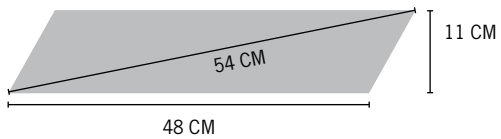

TREE-SOUL BROWN

minoli

TECHNICAL CHARACTERISTICS:

PORCELAIN
SHADING: V4 RANDOM
SLIP RESISTANCE: R9

TREE-SOUL BROWN CHEVRON (SET OF 2)
11/54 (9MM)
[SPECIAL ORDER](#)