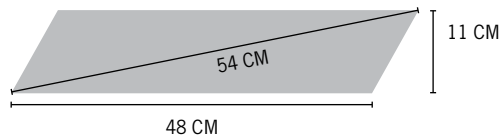

TREE-SOUL GREY

minoli

TECHNICAL CHARACTERISTICS:

PORCELAIN
SHADING: V4 RANDOM
SLIP RESISTANCE: R9

TREE-SOUL GREY CHEVRON (SET OF 2)
VC03427
11/54 (9MM)

THE SURFACE WITHIN™

THIS LITERATURE IS INTENDED AS A GUIDE ONLY, PRINT CANNOT REPRODUCE A TRUE LIKENESS OF COLOUR, TONE OR TEXTURE. REFERENCE TO A SAMPLE IS ESSENTIAL