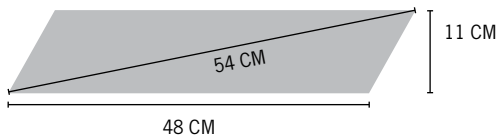

TREE-SOUL

Range Booklet

THE SURFACE WITHIN™

minoli

TREE-SOUL NEUTRAL

minoli

TECHNICAL CHARACTERISTICS:

PORCELAIN
SHADING: V4 RANDOM
SLIP RESISTANCE: R9