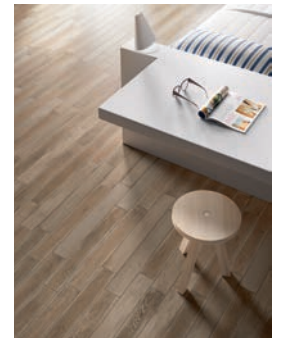

TREEAGE

Range Booklet

THE SURFACE WITHIN™

minoli

TREEAGE WHITE

minoli

TECHNICAL CHARACTERISTICS:

PORCELAIN STONEWARE
SLIP RESISTANCE: R9
WEAR GRADE: V
SHADING: V4 RANDOM

TREEAGE WHITE
VC03022
10 X 70 CM (9MM)

THE SURFACE WITHIN™

THIS LITERATURE IS INTENDED AS A GUIDE ONLY, PRINT CANNOT REPRODUCE A TRUE LIKENESS OF COLOUR, TONE OR TEXTURE. REFERENCE TO A SAMPLE IS ESSENTIAL