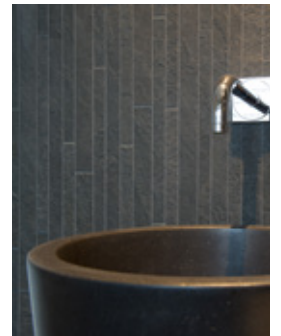

TRUST

Range Booklet

THE SURFACE WITHIN™

minoli

TECHNICAL CHARACTERISTICS:

RECTIFIED PORCELAIN

WEAR GRADE: V

SLIP RESISTANCE: MATT R10 / GRIP R12