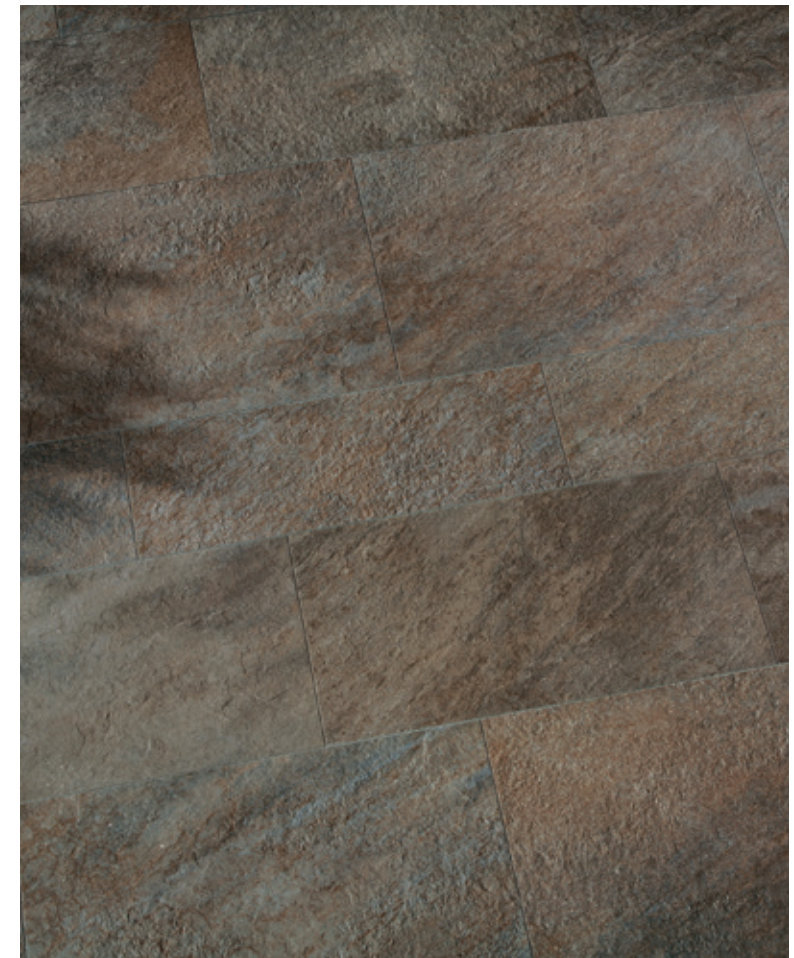

THE SURFACE WITHIN™

THIS LITERATURE IS INTENDED AS A GUIDE ONLY, PRINT CANNOT REPRODUCE A TRUE LIKENESS OF COLOUR, TONE OR TEXTURE. REFERENCE TO A SAMPLE IS ESSENTIAL