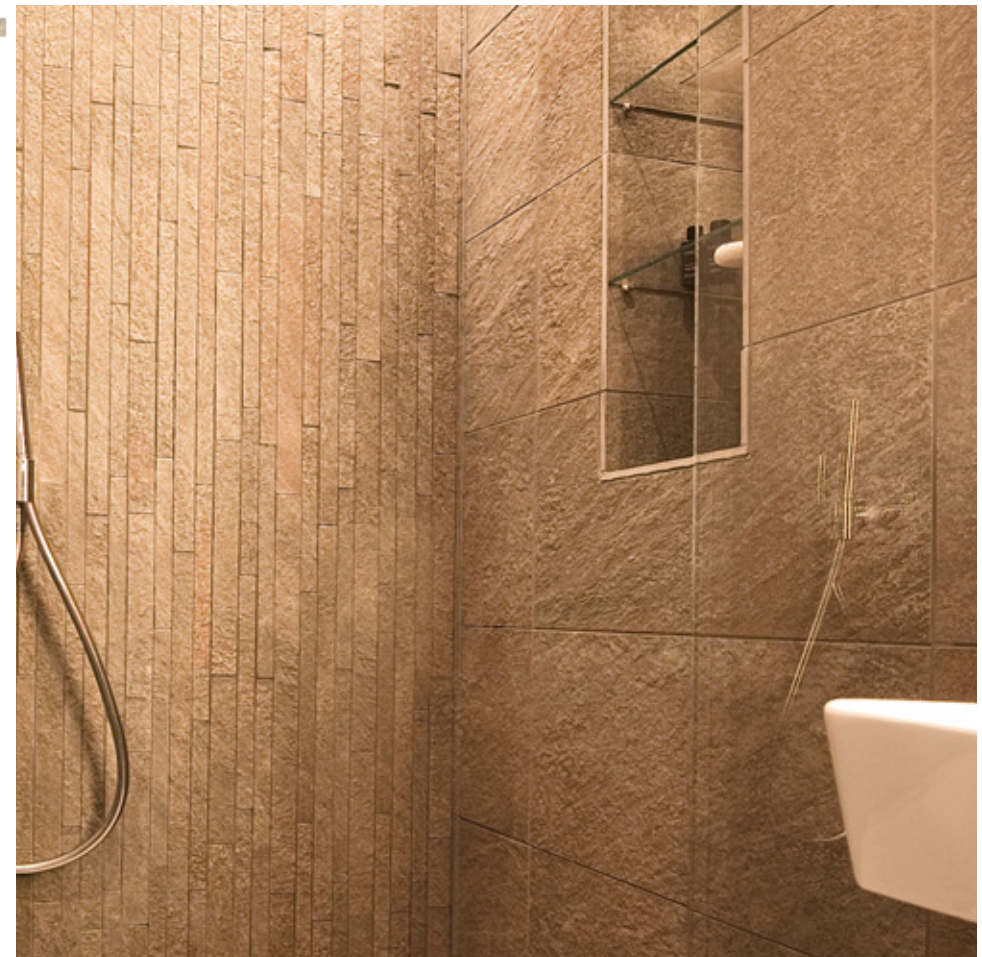

THE SURFACE WITHIN™

THIS LITERATURE IS INTENDED AS A GUIDE ONLY, PRINT CANNOT REPRODUCE A TRUE LIKENESS OF COLOUR, TONE OR TEXTURE. REFERENCE TO A SAMPLE IS ESSENTIAL