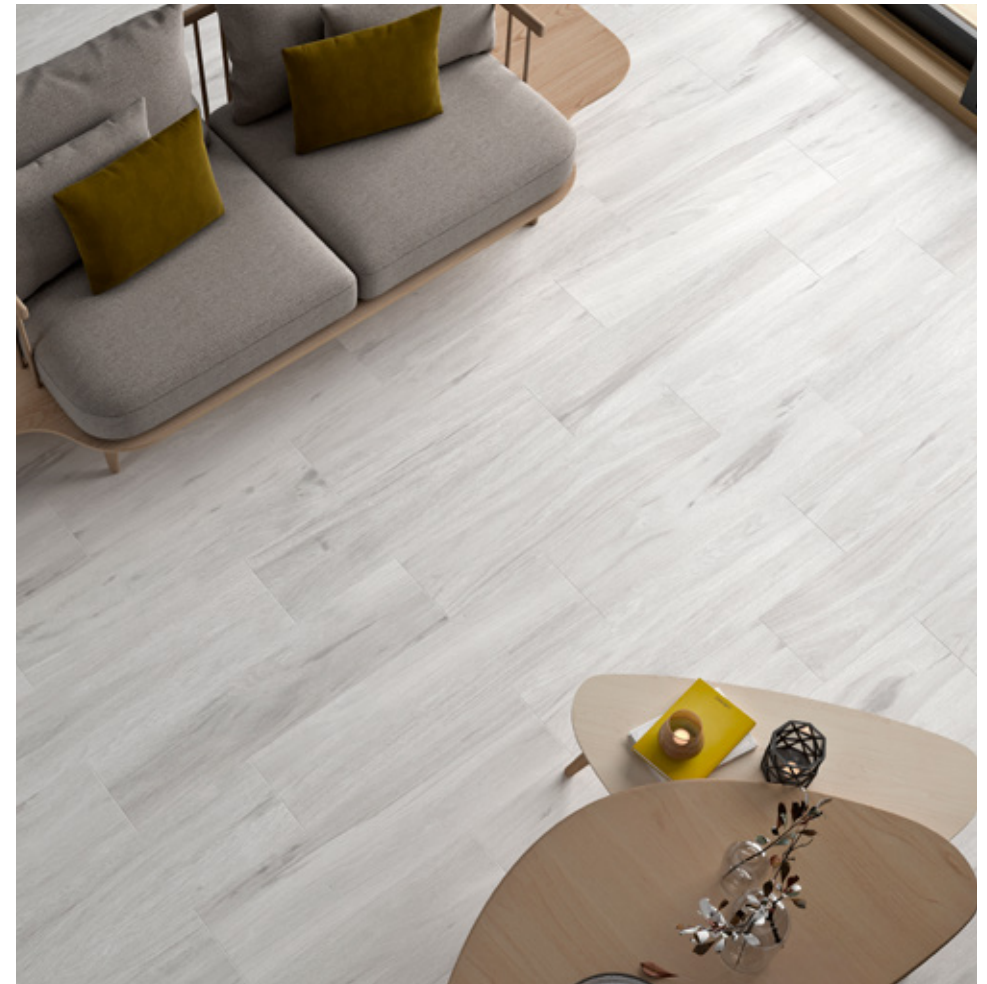

ALBERO

Range Booklet

THE SURFACE WITHIN™

minoli

ALBERO WHITE

TECHNICAL CHARACTERISTICS:

GLAZED PORCELAIN
SHADING: V3 HIGH
WEAR GRADE: IV

ALBERO WHITE MATT
VC03584
22.5/90 (8.5MM)

THE SURFACE WITHIN™

THIS LITERATURE IS INTENDED AS A GUIDE ONLY, PRINT CANNOT REPRODUCE A TRUE LIKENESS OF COLOUR, TONE OR TEXTURE. REFERENCE TO A SAMPLE IS ESSENTIAL

ALBERO GREY

TECHNICAL CHARACTERISTICS:

ALBERO SHADING

The products within the Minoli 'ALBERO' range have a degree of shade variation from tile to tile, characterised by a High finish to the surface.

High V3

Light V1

Moderate V2

High V3

Random V4