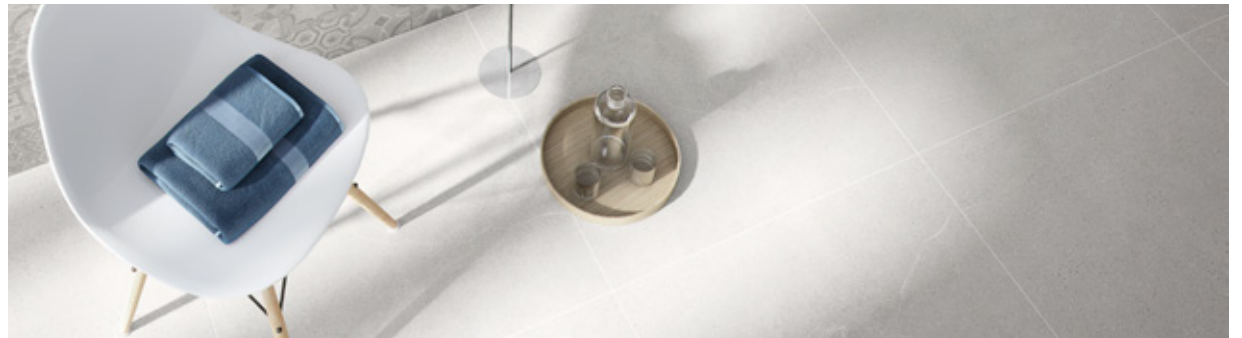

HARDY

Range Booklet

THE SURFACE WITHIN™

minoli

HARDY WHITE

TECHNICAL CHARACTERISTICS:

30/60 WALL: RECTIFIED CERAMIC
60/60 FLOOR: RECTIFIED PORCELAIN
WEAR GRADE: IV / SHADING: V2 MODERATE
SLIP RESISTANCE: R10