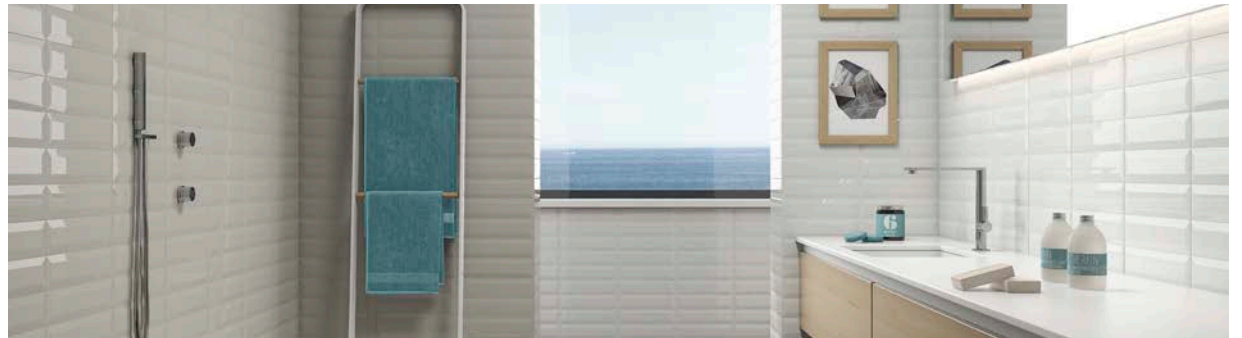

ADANA

Range Booklet

THE SURFACE WITHIN™

minoli

ADANA BEVELLED

minoli

TECHNICAL CHARACTERISTICS:

GLOSS CERAMIC
WHITE BODY WALL TILE

ADANA FLAT

TECHNICAL CHARACTERISTICS:

GLOSS CERAMIC
WHITE BODY WALL TILE

ADANA BIANCO FLAT
7.5 X 30 CM (8MM)
VC03031

ADANA NERO FLAT
7.5 X 30 CM (8MM)
VC03032

ADANA MARFIL FLAT
7.5 X 30 CM (8MM)
VC03035

ADANA GRIGIO FLAT
7.5 X 30 CM (8MM)
VC03037