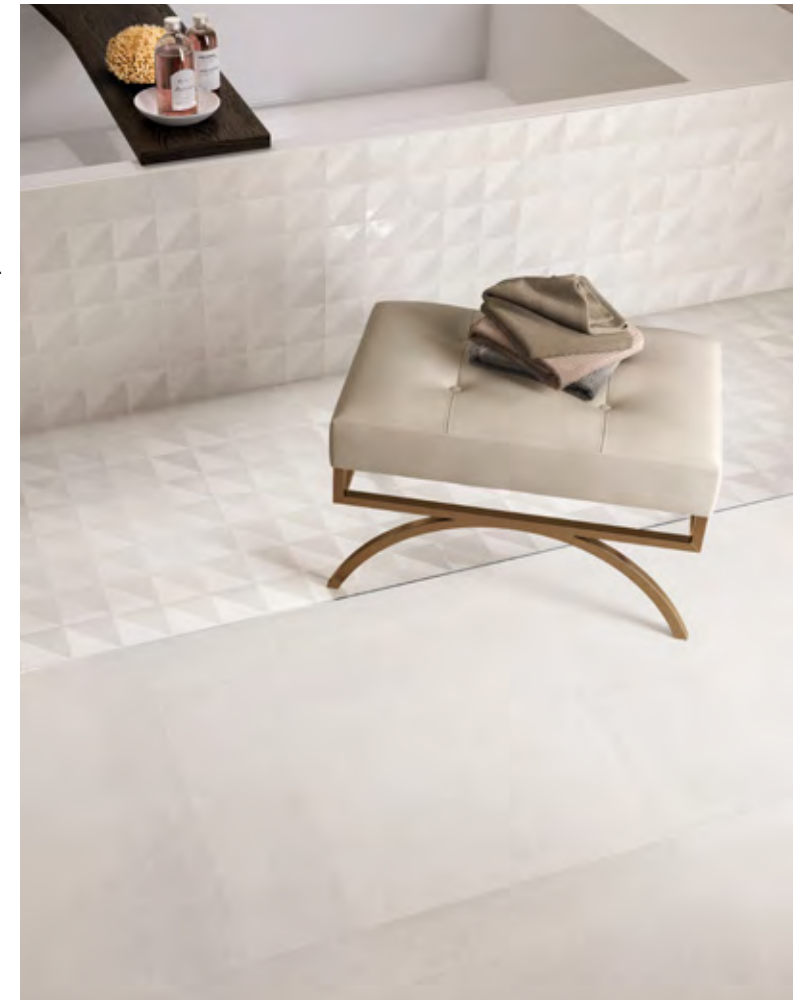

ALLOVER WHITE MATT
VC03060
60 X 60 CM (9.5MM)

THE SURFACE WITHIN™

THIS LITERATURE IS INTENDED AS A GUIDE ONLY, PRINT CANNOT REPRODUCE A TRUE LIKENESS OF COLOUR, TONE OR TEXTURE. REFERENCE TO A SAMPLE IS ESSENTIAL