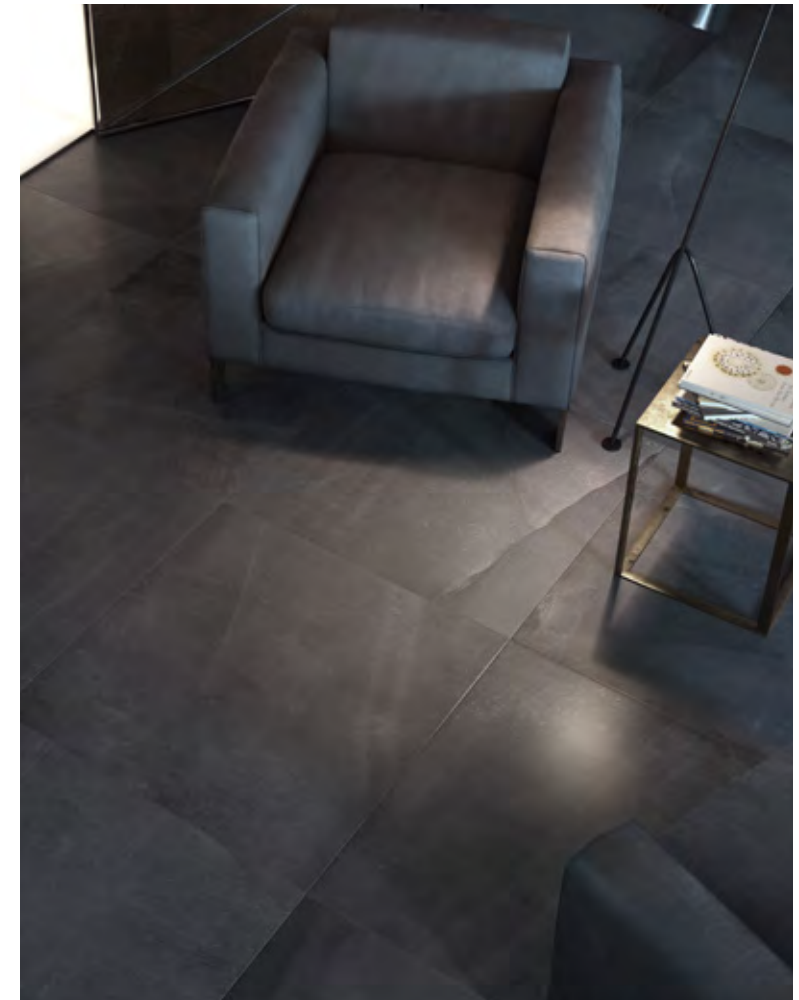

THE SURFACE WITHIN™

THIS LITERATURE IS INTENDED AS A GUIDE ONLY, PRINT CANNOT REPRODUCE A TRUE LIKENESS OF COLOUR, TONE OR TEXTURE. REFERENCE TO A SAMPLE IS ESSENTIAL