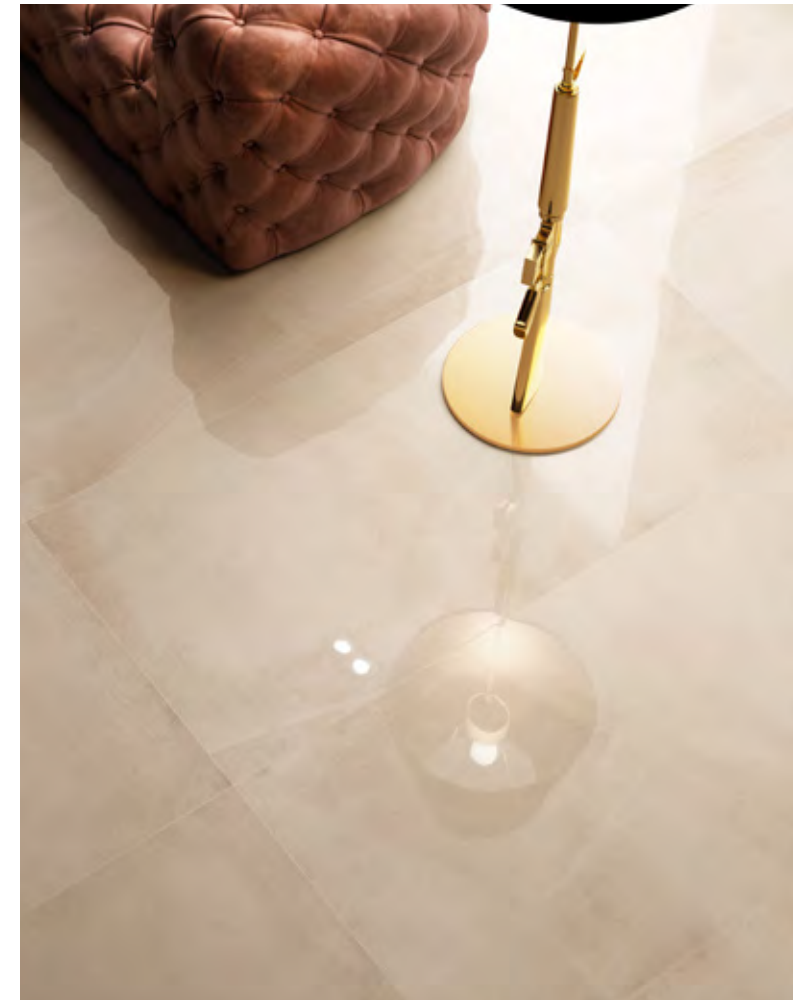

THE SURFACE WITHIN™

THIS LITERATURE IS INTENDED AS A GUIDE ONLY, PRINT CANNOT REPRODUCE A TRUE LIKENESS OF COLOUR, TONE OR TEXTURE. REFERENCE TO A SAMPLE IS ESSENTIAL