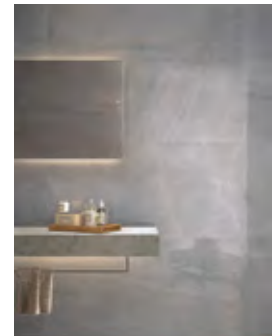

ALLOVER

Range Booklet

THE SURFACE WITHIN™

minoli

ALLOVER WHITE

minoli

TECHNICAL CHARACTERISTICS:

RECTIFIED PORCELAIN STONEWARE
SLIP RESISTANCE: MATT R9
SHADING: V2 MODERATE