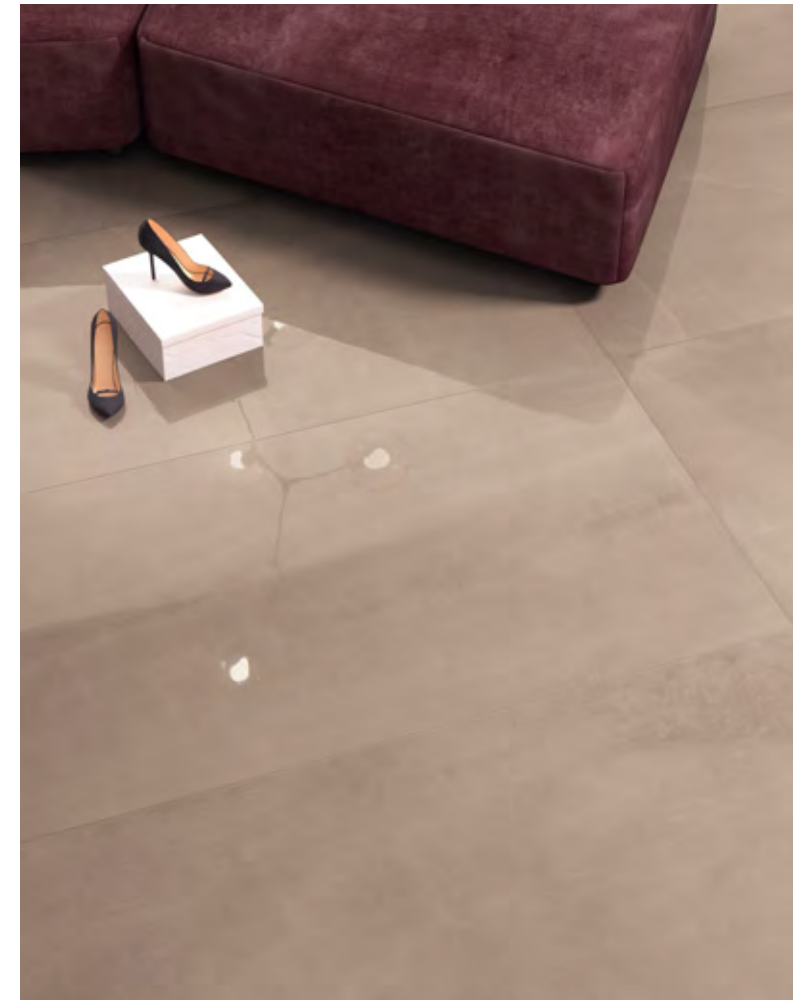

THE SURFACE WITHIN™

THIS LITERATURE IS INTENDED AS A GUIDE ONLY, PRINT CANNOT REPRODUCE A TRUE LIKENESS OF COLOUR, TONE OR TEXTURE. REFERENCE TO A SAMPLE IS ESSENTIAL