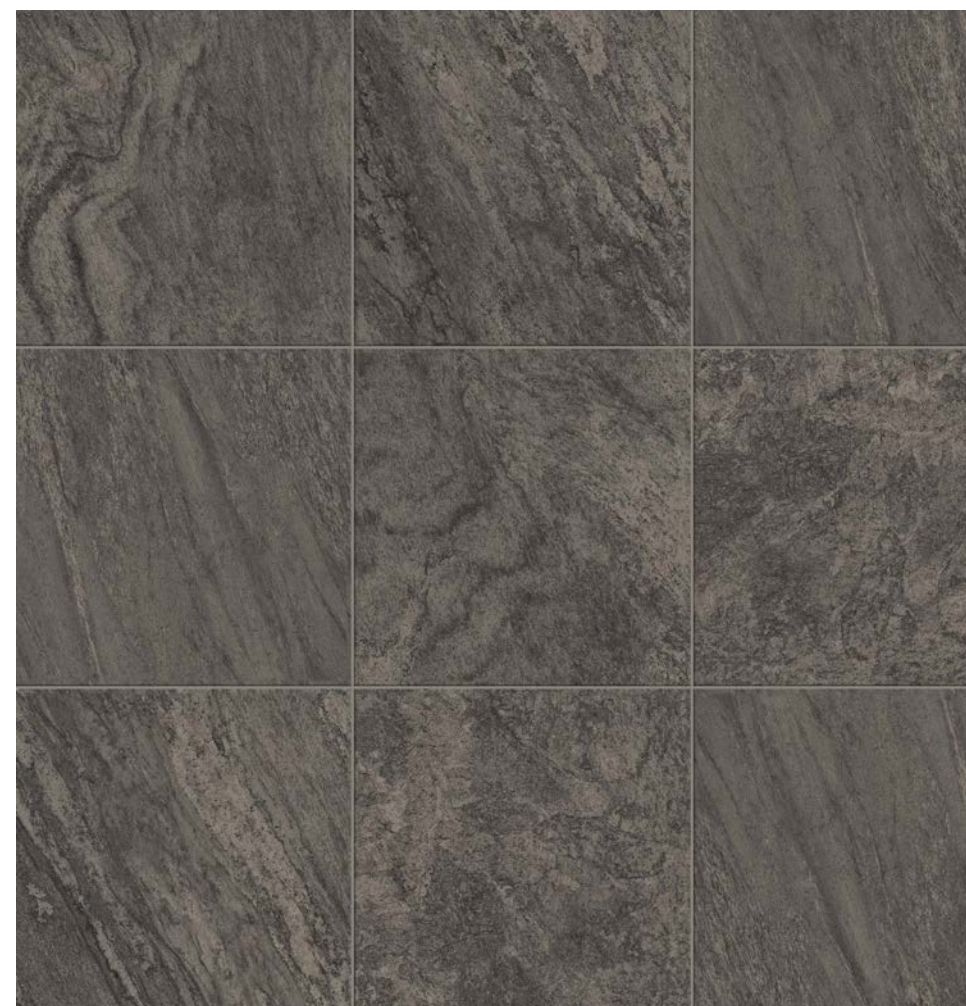

BRAVESTONE EARTH LASTRA (20MM)

TECHNICAL CHARACTERISTICS:

RECTIFIED PORCELAIN STONEWARE
SLIP RESISTANCE: R11
SHADING: V2 MODERATE

R11

BRAVESTONE EARTH LASTRA (20MM)
45 X 90 CM (20MM)
[SPECIAL ORDER](#)

BRAVESTONE EARTH LASTRA (20MM)
60 X 60 CM (20MM)
[SPECIAL ORDER](#)