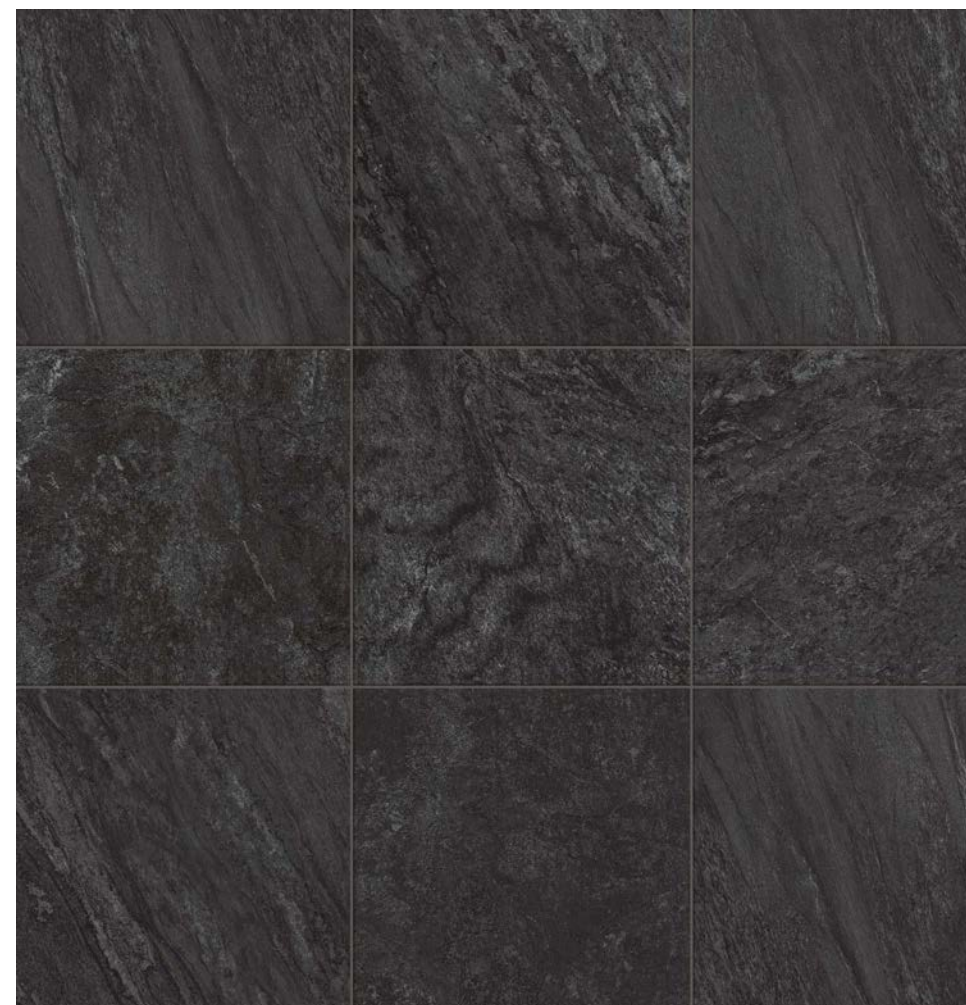

BRAVESTONE COKE LASTRA (20MM)

TECHNICAL CHARACTERISTICS:

RECTIFIED PORCELAIN STONEWARE
SLIP RESISTANCE: R11
SHADING: V2 MODERATE

R11

BRAVESTONE COKE LASTRA (20MM)
45 X 90 CM (20MM)
[SPECIAL ORDER](#)

BRAVESTONE COKE LASTRA (20MM)
60 X 60 CM (20MM)
[SPECIAL ORDER](#)