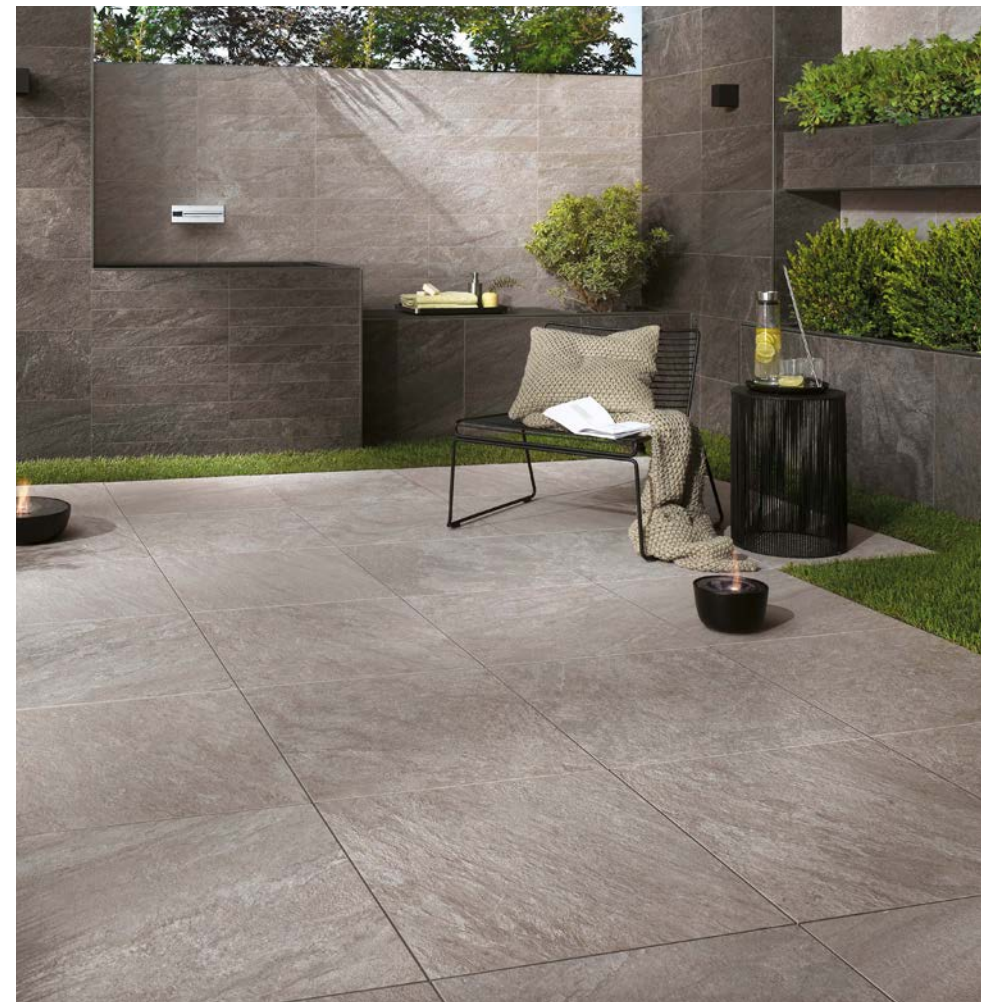

BRAVESTONE GYPSUM LASTRA (20MM)

TECHNICAL CHARACTERISTICS:

RECTIFIED PORCELAIN STONEWARE
SLIP RESISTANCE: R11
SHADING: V2 MODERATE

BRAVESTONE GYPSUM LASTRA (20MM)
45 X 90 CM (20MM)
[SPECIAL ORDER](#)

BRAVESTONE GYPSUM LASTRA (20MM)
60 X 60 CM (20MM)
[SPECIAL ORDER](#)