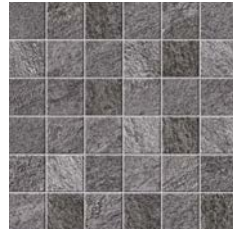

BRAVESTONE GREY MOSAICO
VC03104
30 X 30 CM (10MM)