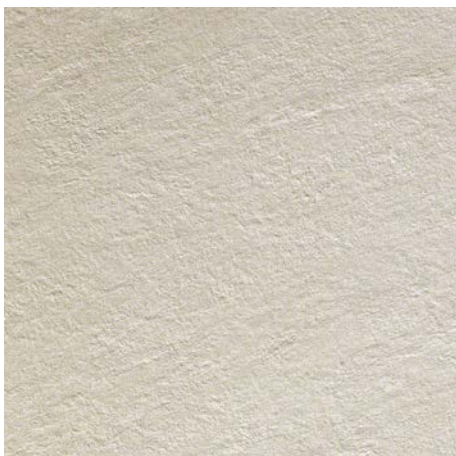

BRAVESTONE GYPSUM
VC03100
60 X 60 CM (10MM)