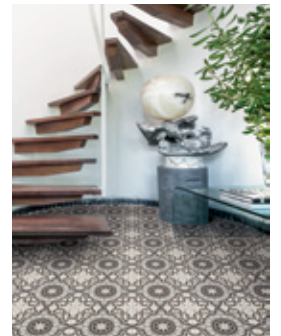

DE-SEGNI

Range Booklet

THE SURFACE WITHIN™

minoli

DE-SEGNI RANDOM (COLD) MIX

minoli

TECHNICAL CHARACTERISTICS:

PORCELAIN
SHADING: V2 MODERATE
SLIP RESISTANCE: R9