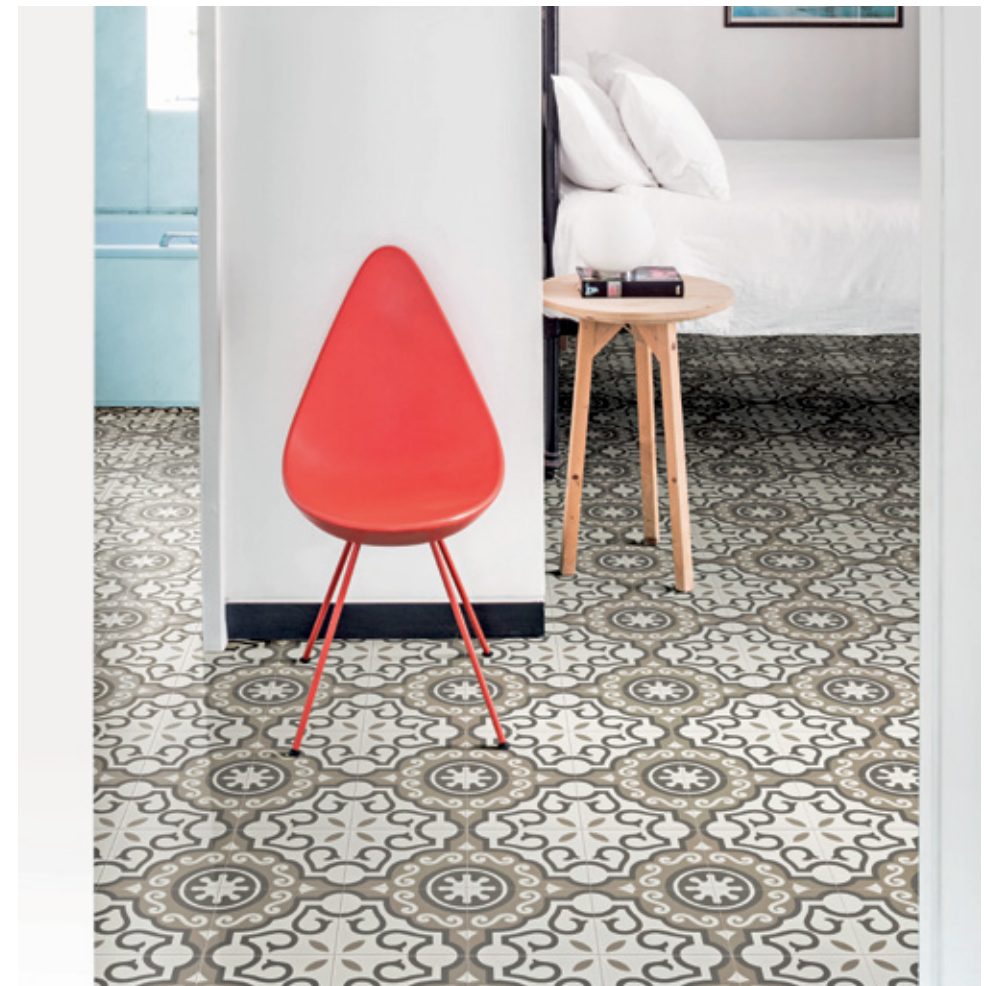

THE SURFACE WITHIN™

THIS LITERATURE IS INTENDED AS A GUIDE ONLY, PRINT CANNOT REPRODUCE A TRUE LIKENESS OF COLOUR, TONE OR TEXTURE. REFERENCE TO A SAMPLE IS ESSENTIAL

The products within the Minoli 'DE-SEGNI' range have a degree of shade variation from tile to tile, characterised by a Light to Moderate finish to the surface.