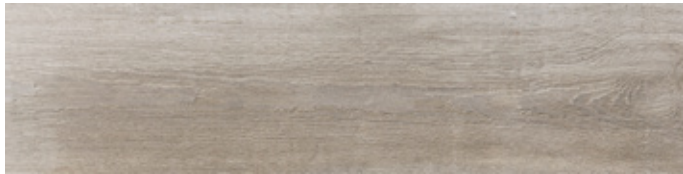

DOCKWOOD

Range Booklet

THE SURFACE WITHIN™

minoli

DOCKWOOD COLD

minoli

TECHNICAL CHARACTERISTICS:

PORCELAIN
SHADING: V4 RANDOM
SLIP RESISTANCE: R11

DOCKWOOD SHADING

The products within the Minoli 'DOCKWOOD' range have a degree of shade variation from tile to tile, characterised by a High to Random finish to the surface.

Random V4

Light V1

Moderate V2