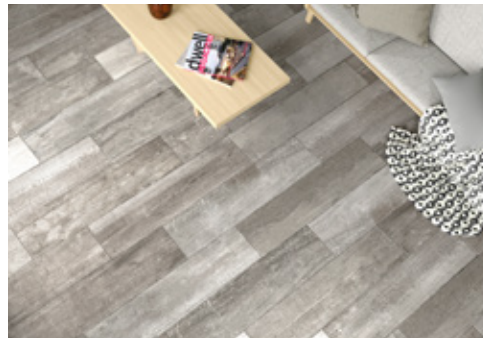

DOCKWOOD

Range Booklet

THE SURFACE WITHIN™

minoli