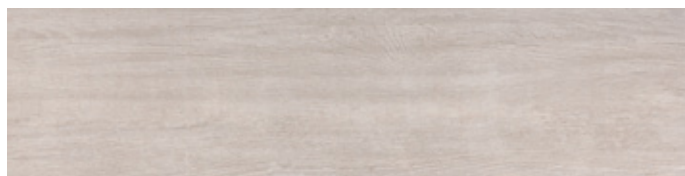

DOCKWOOD LIGHT

TECHNICAL CHARACTERISTICS:

PORCELAIN
SHADING: V4 RANDOM
SLIP RESISTANCE: R11

DOCKWOOD LIGHT (WHITE)
22.5/90 (9.8MM)
[SPECIAL ORDER](#)