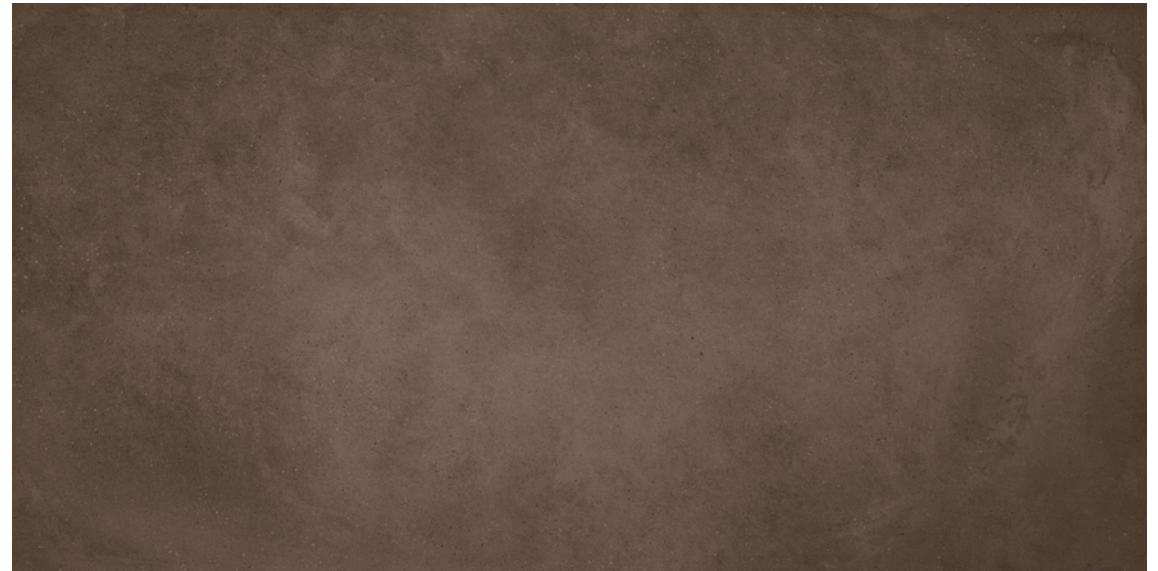

THE SURFACE WITHIN™

THIS LITERATURE IS INTENDED AS A GUIDE ONLY, PRINT CANNOT REPRODUCE A TRUE LIKENESS OF COLOUR, TONE OR TEXTURE. REFERENCE TO A SAMPLE IS ESSENTIAL

DREAMWELL BROWN

DREAMWELL BROWN
75 X 75 CM (10MM)
SPECIAL ORDER - AVAILABLE IN MATT & LAPPATO