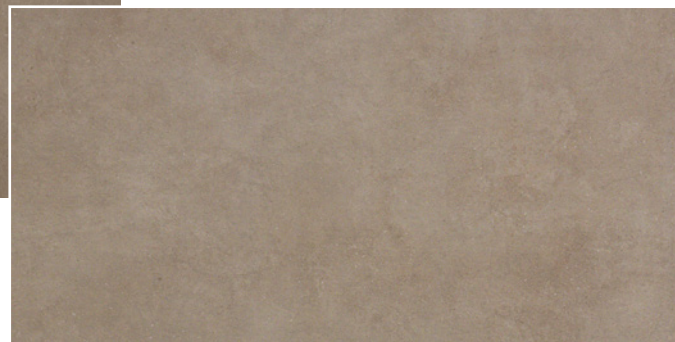

DREAMWELL GREIGE
45 X 90 CM (10MM)
[SPECIAL ORDER - AVAILABLE IN MATT & LAPPATO](#)