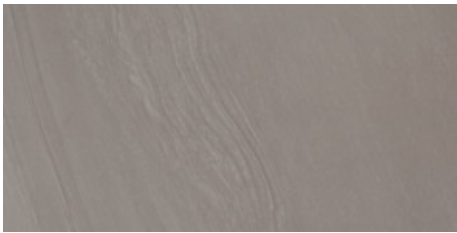

TECHNICAL CHARACTERISTICS:

RECTIFIED PORCELAIN STONEWARE
SLIP RESISTANCE: R10
SHADING: V2 MODERATE

JASPER MALT
VC03323
30 X 60 CM (8.5MM)