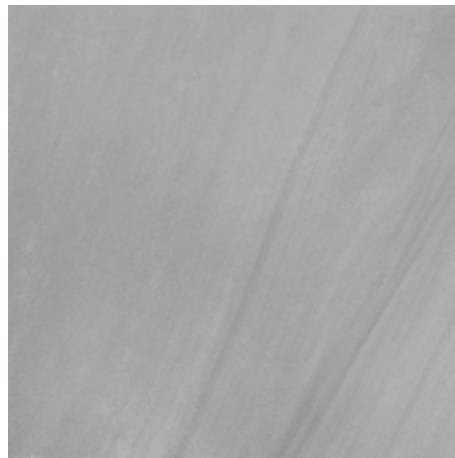

JASPER GRIS

TECHNICAL CHARACTERISTICS:

RECTIFIED PORCELAIN STONEWARE
SLIP RESISTANCE: R10
SHADING: V2 MODERATE

JASPER GRIS
VC03320
30 X 60 CM (8.5MM)

JASPER GRIS
VC03318
60 X 60 CM (8.5MM)

THE SURFACE WITHIN™