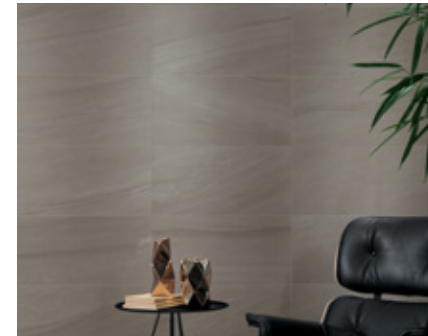

JASPER

Range Booklet

THE SURFACE WITHIN™

minoli