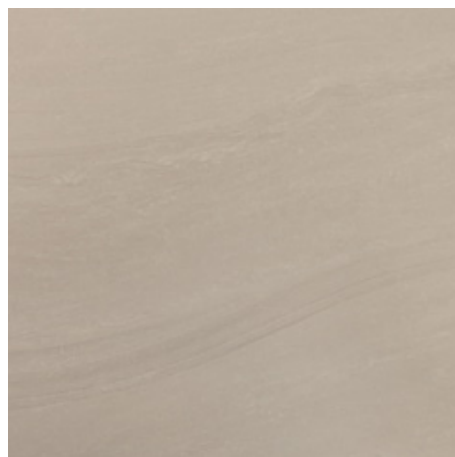

JASPER

Range Booklet

THE SURFACE WITHIN™

minoli

JASPER IVOIRE

TECHNICAL CHARACTERISTICS:

RECTIFIED PORCELAIN STONEWARE

SLIP RESISTANCE: R10

SHADING: V2 MODERATE

JASPER IVOIRE
VC03321
30 X 60 CM (8.5MM)

JASPER IVOIRE
VC03319
60 X 60 CM (8.5MM)

THE SURFACE WITHIN™

THIS LITERATURE IS INTENDED AS A GUIDE ONLY, PRINT CANNOT REPRODUCE A TRUE LIKENESS OF COLOUR, TONE OR TEXTURE. REFERENCE TO A SAMPLE IS ESSENTIAL

JASPER GRIS

TECHNICAL CHARACTERISTICS:

RECTIFIED PORCELAIN STONEWARE
SLIP RESISTANCE: R10
SHADING: V2 MODERATE

JASPER GRIS
VC03320
30 X 60 CM (8.5MM)

JASPER GRIS
VC03318
60 X 60 CM (8.5MM)

THE SURFACE WITHIN™