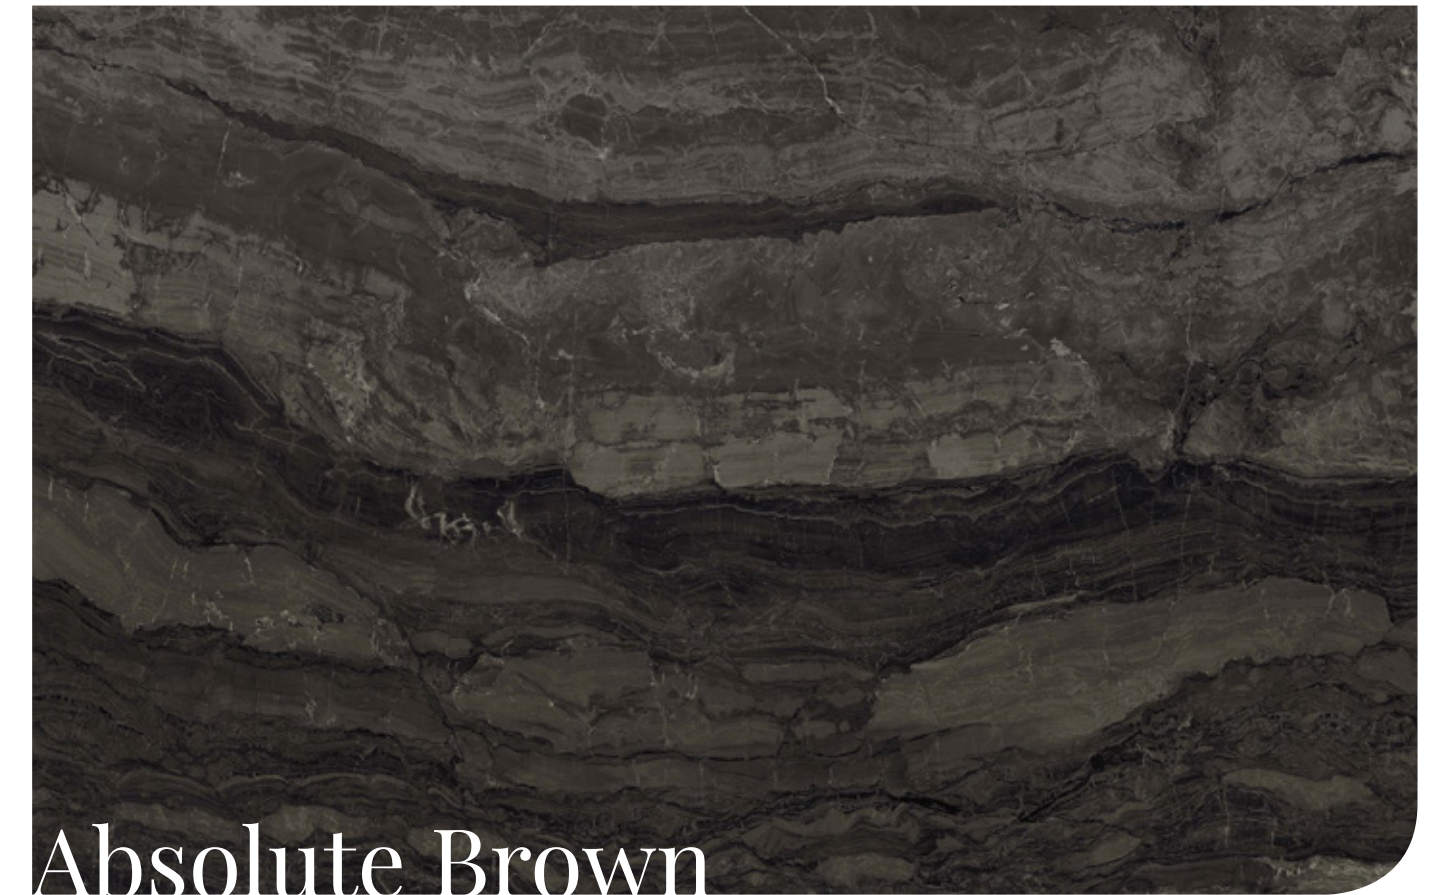

MARVEL

— THE NEW EDGE —

Agata Azul

Absolute Brown

MARVEL

— THE NEW EDGE —

Agata Azul

Elegant Sable

MARVEL
— THE NEW EDGE —

Red Luxury

MARVEL
— THE NEW EDGE —

Imperial White

MARVEL
— THE NEW EDGE —

Gris Supreme

Royal Calacatta

MARVEL

— THE NEW EDGE —

Royal Calacatta

Rectified Porcelain Stoneware - Slip Resistance: Matt R9
Shading: V2 Moderate - Imperial White, Elegant Sable, Gris Supreme / V3 High - Royal Calacatta, Absolute Brown, Agata Azul, Gold Onyx & Red Luxury