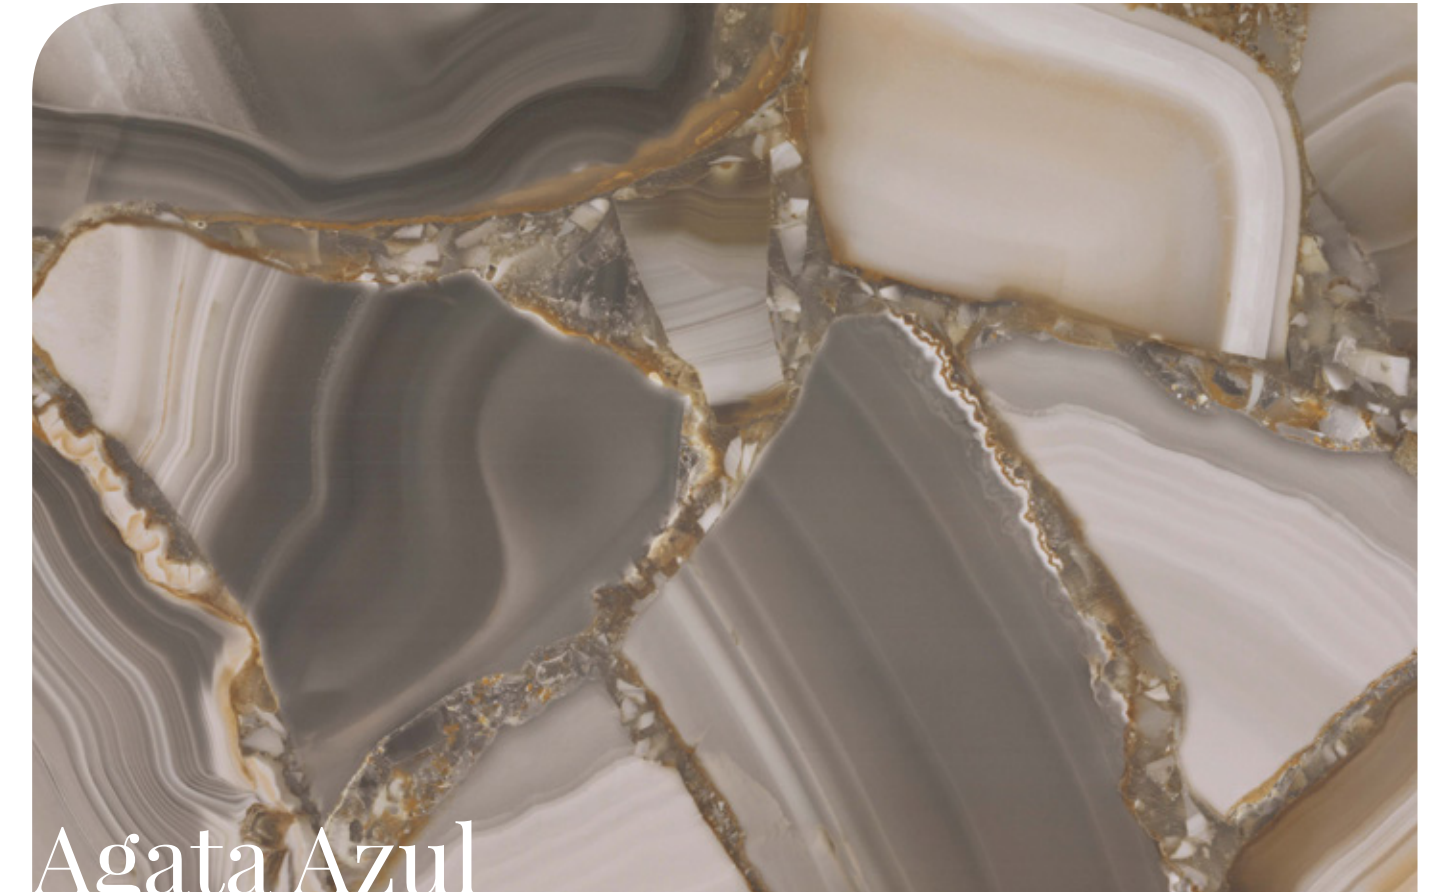

MARVEL

— THE NEW EDGE —

Agata Azul

Absolute Brown

MARVEL

— THE NEW EDGE —

Agata Azul

Elegant Sable

MARVEL
— THE NEW EDGE —

Red Luxury

MARVEL
— THE NEW EDGE —

Imperial White

MARVEL
— THE NEW EDGE —

Gris Supreme

Royal Calacatta

MARVEL

— THE NEW EDGE —

Royal Calacatta

Rectified Porcelain Stoneware - Slip Resistance: Matt R9
Shading: V2 Moderate - Imperial White, Elegant Sable, Gris Supreme / V3 High - Royal Calacatta, Absolute Brown, Agata Azul, Gold Onyx & Red Luxury