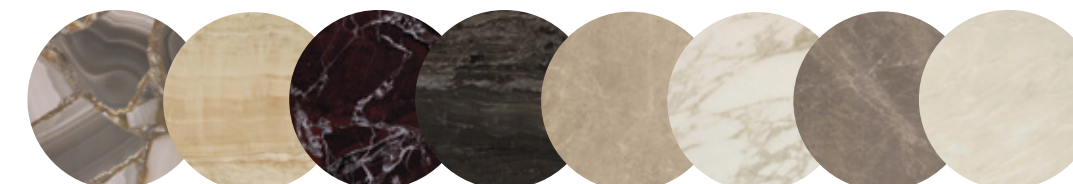

— THE NEW EDGE —

Royal Calacatta

Rectified Porcelain Stoneware - Slip Resistance: Matt R9
Shading: V2 Moderate - Imperial White, Elegant Sable, Gris Supreme / V3 High - Royal Calacatta, Absolute Brown, Agata Azul, Gold Onyx & Red Luxury

Royal Calacatta Mosaico Lappato
30/30

Available in:
Imperial White
Gris Supreme
Elegant Sable
Absolute Brown

Royal Calacatta Mosaico Esagono Lappato
30/35

Available in:
Imperial White
Gris Supreme
Elegant Sable
Absolute Brown

Royal Calacatta Mosaico 3D
30.5/26.4

Available in:
Imperial White
Gris Supreme
Elegant Sable
Absolute Brown

Royal Calacatta Mosaico Twill Lappato
30/31

Available in:
Imperial White
Gris Supreme
Elegant Sable
Absolute Brown

Gris-Calacatta Mosaico Cubes Lappato
36.5/36.5

COLOURS

Agata Azul Gold Onyx Red Luxury Absolute Brown Elegant Sable Royal Calacatta Gris Supreme Imperial White

FINISHES

Matt R9 Lappato