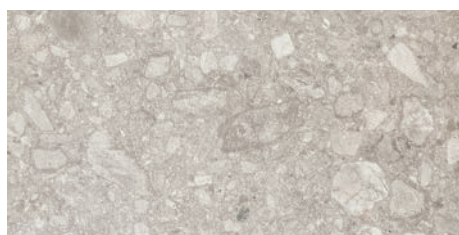

NORWAY

Range Booklet

THE SURFACE WITHIN™

minoli

NORWAY VIT - RR01

minoli

TECHNICAL CHARACTERISTICS:

RECTIFIED PORCELAIN STONEWARE
SLIP RESISTANCE: R10
WEAR GRADE: V
SHADING: V2 MODERATE