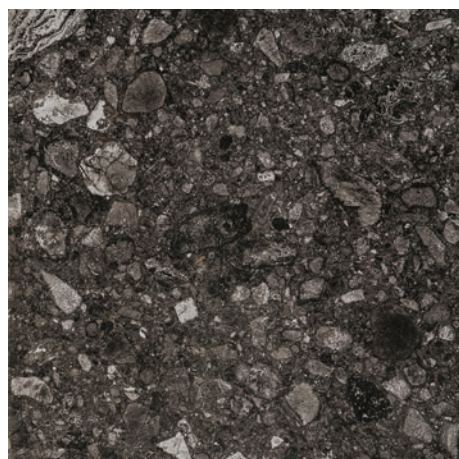

NORWAY SVART - RR03

TECHNICAL CHARACTERISTICS:

RECTIFIED PORCELAIN STONEWARE
SLIP RESISTANCE: R10
WEAR GRADE: V
SHADING: V2 MODERATE

NORWAY SVART RR03 MATT/NAT RECT
VC02753
30 X 60 CM (10MM)

NORWAY SVART RR03 PORTNOY MATT/NAT
VC02765
30 X 30 CM (10MM)