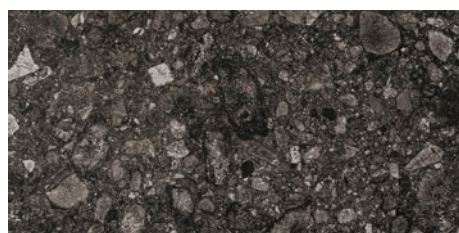

NORWAY SVART - RR03

TECHNICAL CHARACTERISTICS:

RECTIFIED PORCELAIN STONEWARE
SLIP RESISTANCE: R10
WEAR GRADE: V
SHADING: V2 MODERATE