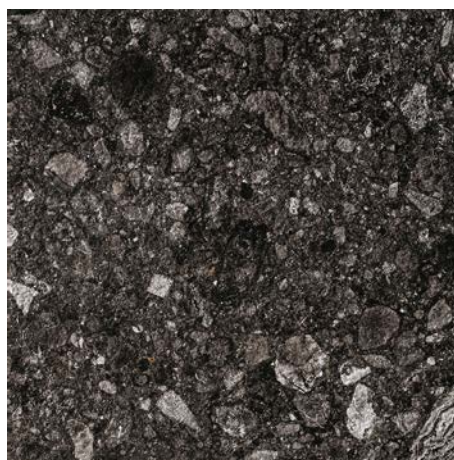

NORWAY SVART RR03 LASTRA (20MM) RECT
60 X 60 CM (20MM)
[SPECIAL ORDER](#)