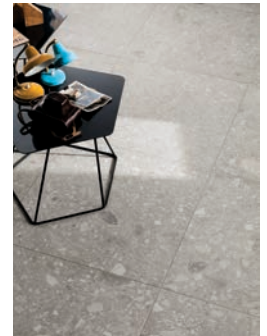

NORWAY

Range Booklet

THE SURFACE WITHIN™

minoli

NORWAY VIT - RR01

minoli

TECHNICAL CHARACTERISTICS:

RECTIFIED PORCELAIN STONEWARE
SLIP RESISTANCE: R10
WEAR GRADE: V
SHADING: V2 MODERATE