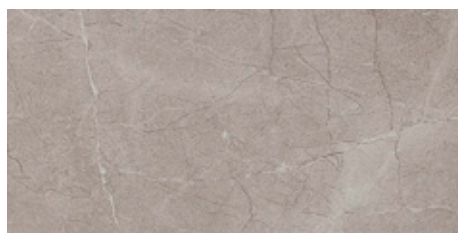

REVEALED CORINTHIAN GREY

minoli

TECHNICAL CHARACTERISTICS:

RECTIFIED PORCELAIN STONEWARE

SLIP RESISTANCE: R9

SHADING: V2 MODERATE

REVEALED CORINTHIAN GREY MATT
VC03316
30 X 60 CM (9MM)

REVEALED CORINTHIAN GREY MATT
VC03314
60 X 60 CM (9MM)

THE SURFACE WITHIN™

THIS LITERATURE IS INTENDED AS A GUIDE ONLY, PRINT CANNOT REPRODUCE A TRUE LIKENESS OF COLOUR, TONE OR TEXTURE. REFERENCE TO A SAMPLE IS ESSENTIAL

REVEALED SHADING

Moderate V2

The products within the Minoli 'REVEALED' range have a degree of shade variation from tile to tile, characterised by a light to moderate finish to the surface.