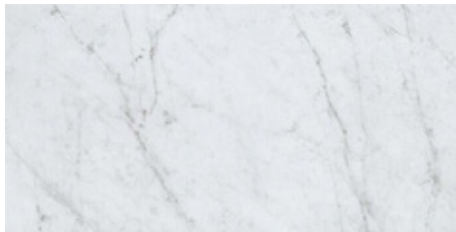

REVEALED

Range Booklet

THE SURFACE WITHIN™

minoli

REVEALED CARRARA BIANCO

minoli

TECHNICAL CHARACTERISTICS:

RECTIFIED PORCELAIN STONEWARE

SLIP RESISTANCE: R9

SHADING: V2 MODERATE

REVEALED CARRARA BIANCO MATT
VC03317
30 X 60 CM (9MM)

REVEALED CARRARA BIANCO MATT
VC03315
60 X 60 CM (9MM)

THE SURFACE WITHIN™

THIS LITERATURE IS INTENDED AS A GUIDE ONLY, PRINT CANNOT REPRODUCE A TRUE LIKENESS OF COLOUR, TONE OR TEXTURE. REFERENCE TO A SAMPLE IS ESSENTIAL

REVEALED CORINTHIAN GREY

minoli

TECHNICAL CHARACTERISTICS:

RECTIFIED PORCELAIN STONEWARE

SLIP RESISTANCE: R9

SHADING: V2 MODERATE

REVEALED CORINTHIAN GREY MATT
VC03316
30 X 60 CM (9MM)

REVEALED CORINTHIAN GREY MATT
VC03314
60 X 60 CM (9MM)

THE SURFACE WITHIN™

THIS LITERATURE IS INTENDED AS A GUIDE ONLY, PRINT CANNOT REPRODUCE A TRUE LIKENESS OF COLOUR, TONE OR TEXTURE. REFERENCE TO A SAMPLE IS ESSENTIAL

REVEALED SHADING

Moderate V2

The products within the Minoli 'REVEALED' range have a degree of shade variation from tile to tile, characterised by a light to moderate finish to the surface.