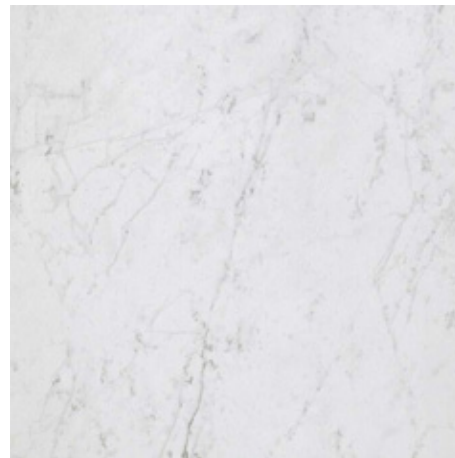

REVEALED

Range Booklet

THE SURFACE WITHIN™

minoli

REVEALED CARRARA BIANCO

minoli

TECHNICAL CHARACTERISTICS:

RECTIFIED PORCELAIN STONEWARE

SLIP RESISTANCE: R9

SHADING: V2 MODERATE

REVEALED CARRARA BIANCO MATT
VC03317
30 X 60 CM (9MM)

REVEALED CARRARA BIANCO MATT
VC03315
60 X 60 CM (9MM)

THE SURFACE WITHIN™

THIS LITERATURE IS INTENDED AS A GUIDE ONLY, PRINT CANNOT REPRODUCE A TRUE LIKENESS OF COLOUR, TONE OR TEXTURE. REFERENCE TO A SAMPLE IS ESSENTIAL

REVEALED CORINTHIAN GREY

minoli

TECHNICAL CHARACTERISTICS:

RECTIFIED PORCELAIN STONEWARE

SLIP RESISTANCE: R9

SHADING: V2 MODERATE

REVEALED CORINTHIAN GREY MATT
VC03316
30 X 60 CM (9MM)

REVEALED CORINTHIAN GREY MATT
VC03314
60 X 60 CM (9MM)

THE SURFACE WITHIN™

THIS LITERATURE IS INTENDED AS A GUIDE ONLY, PRINT CANNOT REPRODUCE A TRUE LIKENESS OF COLOUR, TONE OR TEXTURE. REFERENCE TO A SAMPLE IS ESSENTIAL

REVEALED SHADING

Moderate V2

The products within the Minoli 'REVEALED' range have a degree of shade variation from tile to tile, characterised by a light to moderate finish to the surface.