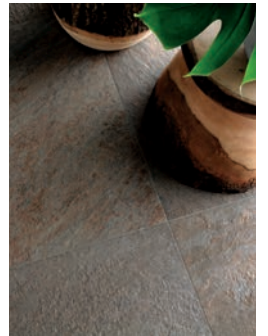

TRUST

Range Booklet

THE SURFACE WITHIN™

minoli

TECHNICAL CHARACTERISTICS:

RECTIFIED PORCELAIN
WEAR GRADE: V
SLIP RESISTANCE: R10
SHADING: V3 HIGH

TRUST IVORY RECT
VC02383
30 X 60 CM (10MM)

TRUST IVORY BRICK MOSAICO RECT
VC02385
30 X 60 CM (10MM)