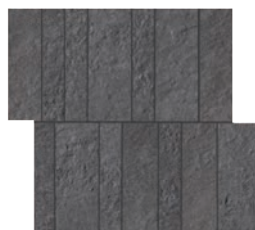

TRUST TITANIUM RECT
VC02384
30 X 60 CM (10MM)

TRUST TITANIUM BRICK MOSAICO RECT
VC02388
30 X 60 CM (10MM)

TRUST TITANIUM RECT
VC02380
60 X 60 CM (10MM)

TRUST TITANIUM MOSAICO RECT
30 X 30 CM (10MM)
[SPECIAL ORDER](#)